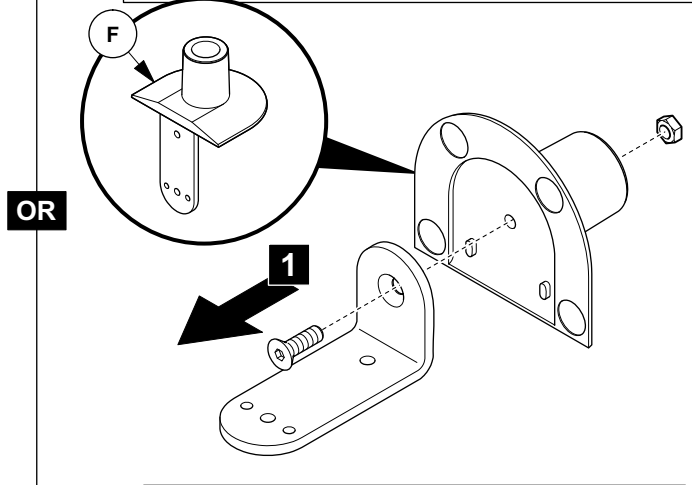

BELONG®

Monitor Arm Desking Bracket
Installation Instructions

Tools Required

CUSTOMER SERVICE PHONE: 1-800-426-8562

HAWORTH®

E.C.O. No: 251-196

Page: 1 of 1

Part No: 7029-9752