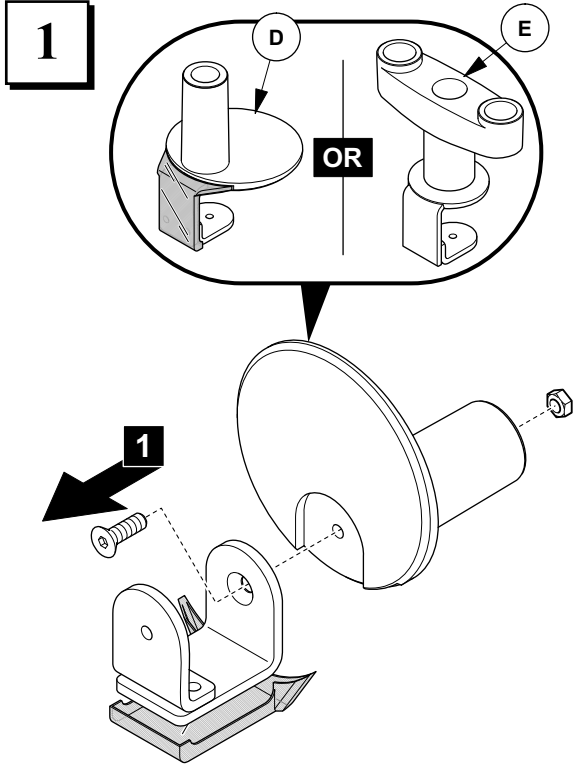

BELONG®

Monitor Arm Desking Bracket
Installation Instructions

Tools Required

CUSTOMER SERVICE PHONE: 1-800-426-8562

HAWORTH®

E.C.O. No: 251-196

Page: 1 of 1

Part No: 7029-9752