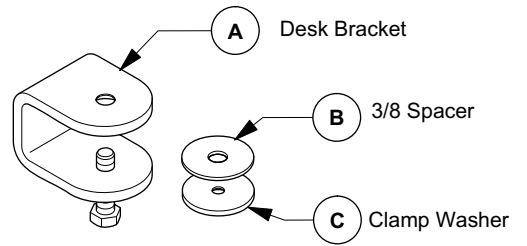

BELONG®

Monitor Arm Desking Bracket
Installation Instructions

Tools Required

CUSTOMER SERVICE PHONE: 1-800-426-8562

HAWORTH®

E.C.O. No: 251-196

Page: 1 of 1

Part No: 7029-9752