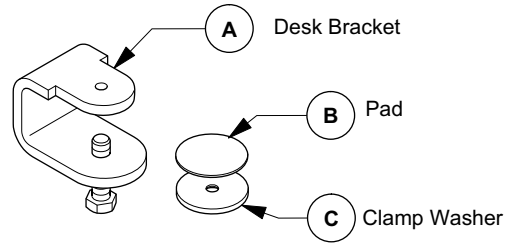

BELONG®

Monitor Arm Desking Bracket
Installation Instructions

Tools Required

1

2

3

4

CUSTOMER SERVICE PHONE: 1-800-426-8562