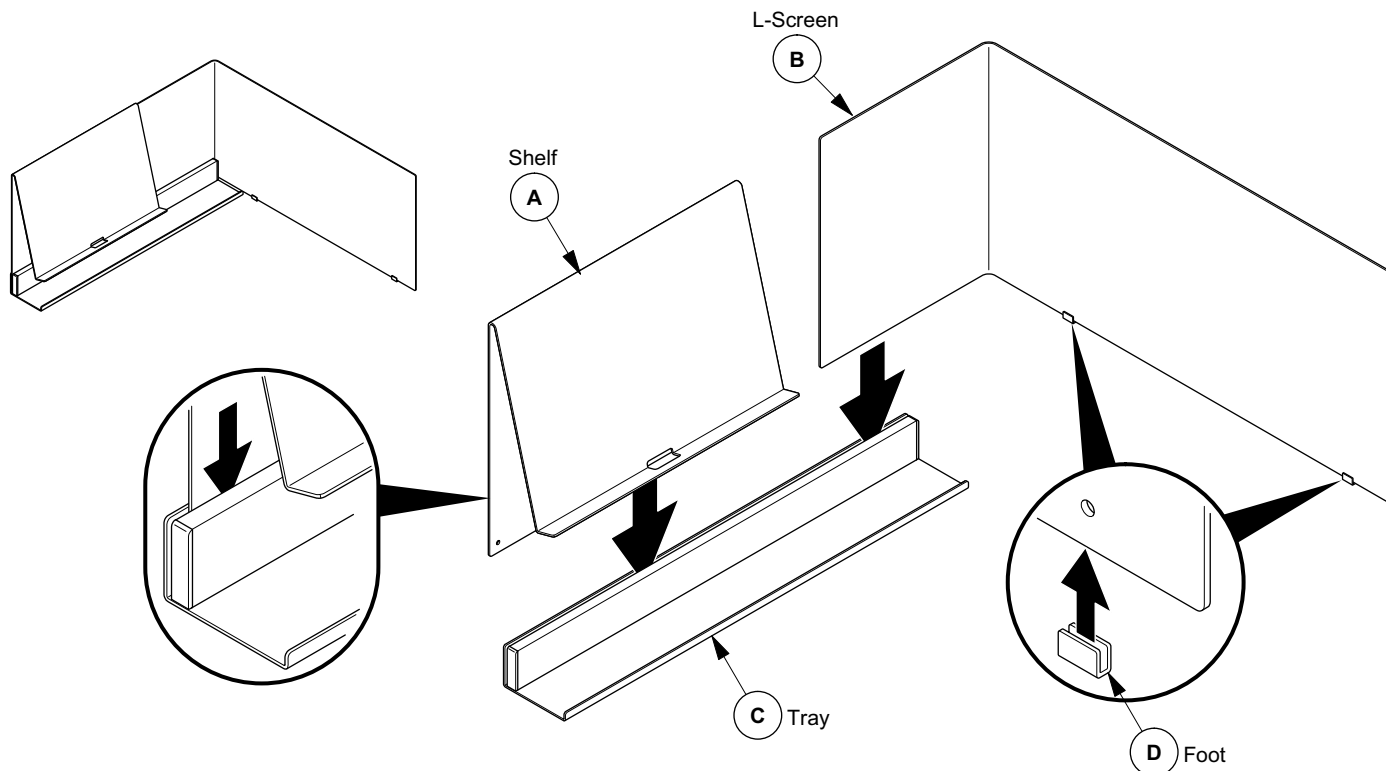

BELONG®
Base Tray, Shelf & L-Screen
Installation Instructions

No Tools Required

OR

CUSTOMER SERVICE PHONE: 1-800-426-8562

HAWORTH®

E.C.O. No: 420-058

Page: 1 of 1

Part No: 7029-9769