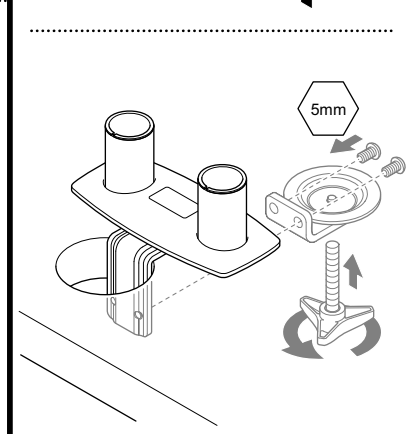

**BELONG TOOLS®**  
**Monitor Arm - KU4M series**  
Installation Instructions

**Parts List**

CUSTOMER SERVICE PHONE: 1-800-426-8562

2

3

4

5

6