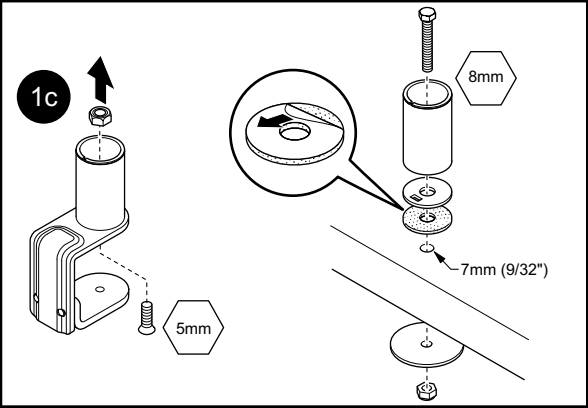

**BELONG TOOLS®**  
**Monitor Arm - KU4M series**  
Installation Instructions

**Parts List**

CUSTOMER SERVICE PHONE: 1-800-426-8562

2

3

4

5

6

7

CUSTOMER SERVICE PHONE: 1-800-426-8562

**HAWORTH**<sup>®</sup>

E.C.O. No: 251-203

Page: 2 of 2

Part No: 7029-9804

Rev: D