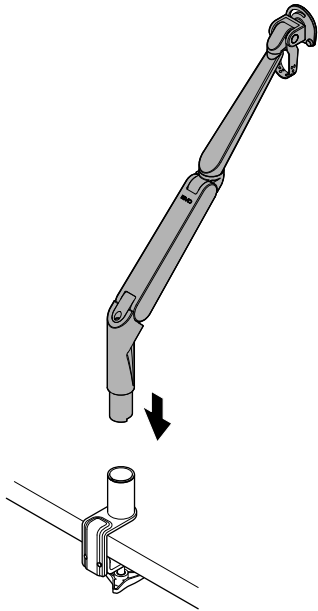

**BELONG TOOLS®**  
**Monitor Arm - KU4M series**  
Installation Instructions

**Parts List**

CUSTOMER SERVICE PHONE: 1-800-426-8562

2

3

4

5

6