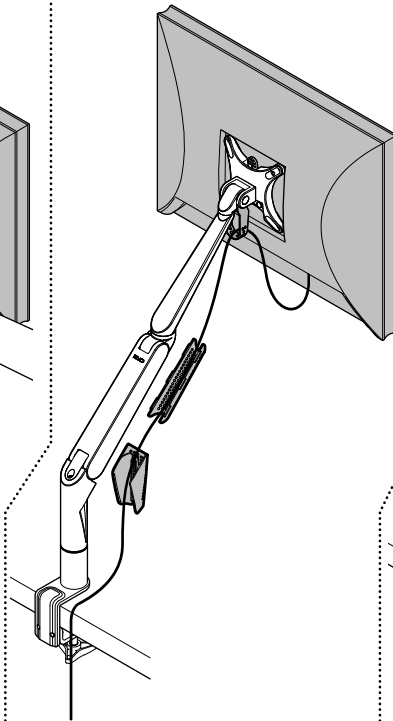

CUSTOMER SERVICE PHONE: 1-800-426-8562

HAWORTH®

E.C.O. No: 251-203

Page: 2 of 2

Part No: 7029-9804

Rev: D