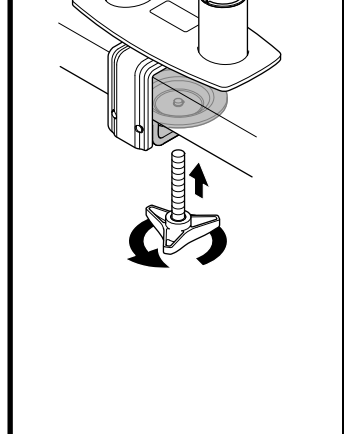

**BELONG TOOLS®**  
**Monitor Arm - KU4M series**  
Installation Instructions

**Parts List**

CUSTOMER SERVICE PHONE: 1-800-426-8562

2

3

4

5

6