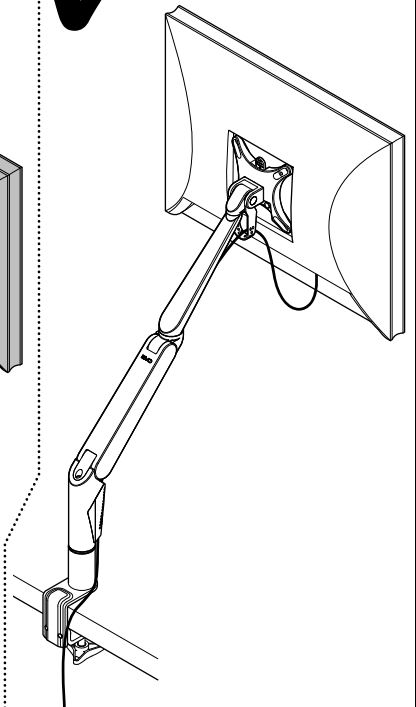

CUSTOMER SERVICE PHONE: 1-800-426-8562

HAWORTH®

E.C.O. No: 251-203

Page: 2 of 2

Part No: 7029-9804

Rev: D