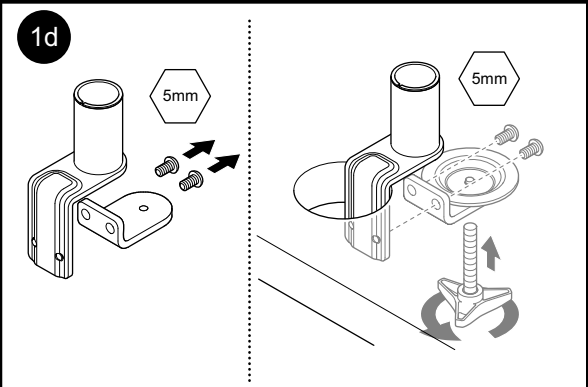

**BELONG TOOLS®**  
**Monitor Arm - KU4M series**  
Installation Instructions

**Parts List**

CUSTOMER SERVICE PHONE: 1-800-426-8562

2

3

4

5

6