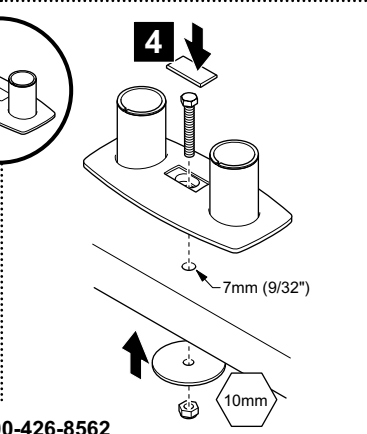

**BELONG TOOLS®**  
**Monitor Arm - KU4M series**  
Installation Instructions

**Parts List**

CUSTOMER SERVICE PHONE: 1-800-426-8562

2

3

4

5

6