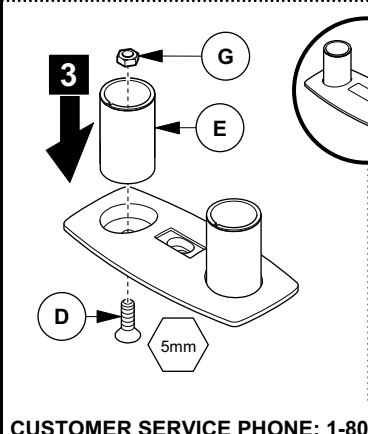

**BELONG TOOLS®**  
**Monitor Arm - KU4M series**  
Installation Instructions

**Parts List**

CUSTOMER SERVICE PHONE: 1-800-426-8562

2

3

4

5

6