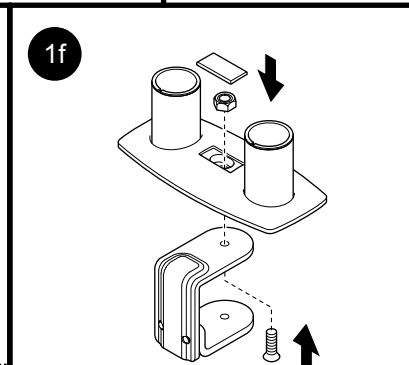

**BELONG TOOLS®**  
**Monitor Arm - KU4M series**  
Installation Instructions

**Parts List**

CUSTOMER SERVICE PHONE: 1-800-426-8562

2

3

4

5

6