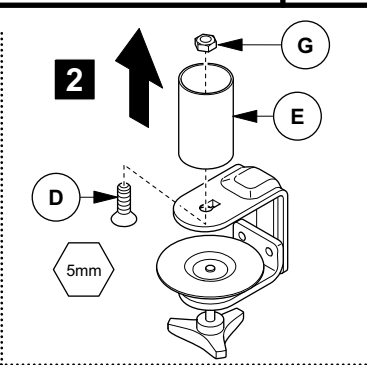

**BELONG TOOLS®**  
**Monitor Arm - KU4M series**  
Installation Instructions

**Parts List**

CUSTOMER SERVICE PHONE: 1-800-426-8562

2

3

4

5

6