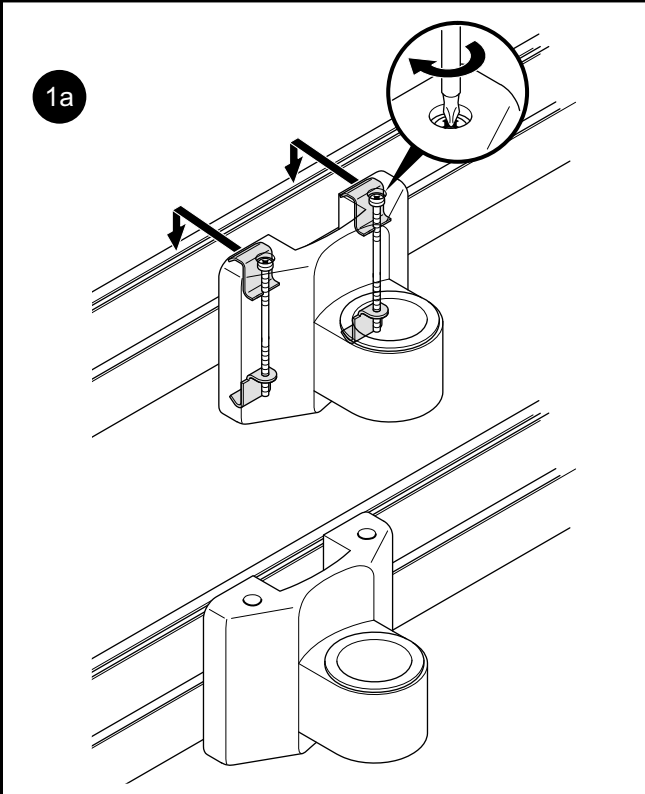

**BELONG TOOLS®**  
**Monitor Arm - KU4M series**  
Installation Instructions

**Parts List**

CUSTOMER SERVICE PHONE: 1-800-426-8562

2

3

4

5

6