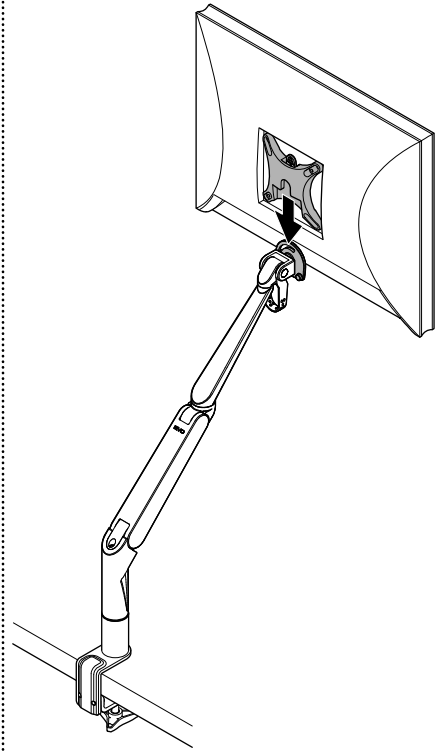

**BELONG TOOLS®**  
**Monitor Arm - KU4M series**  
Installation Instructions

**Parts List**

CUSTOMER SERVICE PHONE: 1-800-426-8562

2

3

4

5

6