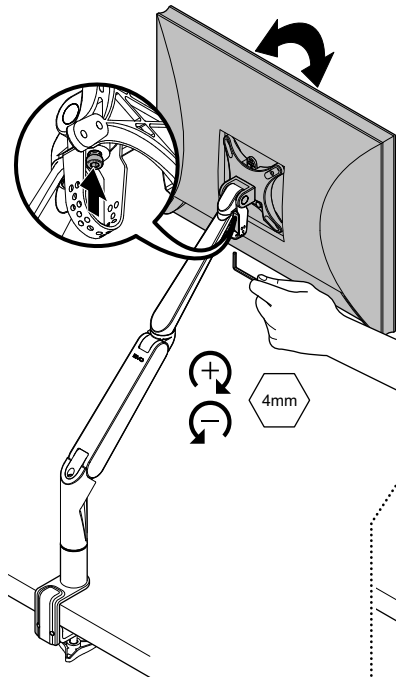

**BELONG TOOLS®**  
**Monitor Arm - KU4M series**  
Installation Instructions

**Parts List**

CUSTOMER SERVICE PHONE: 1-800-426-8562

2

3

4

5

6