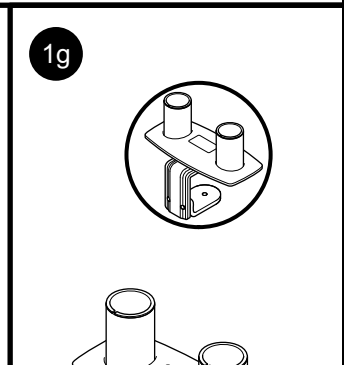

**BELONG TOOLS®**  
**Monitor Arm - KU4M series**  
Installation Instructions

**Parts List**

CUSTOMER SERVICE PHONE: 1-800-426-8562

2

3

4

5

6