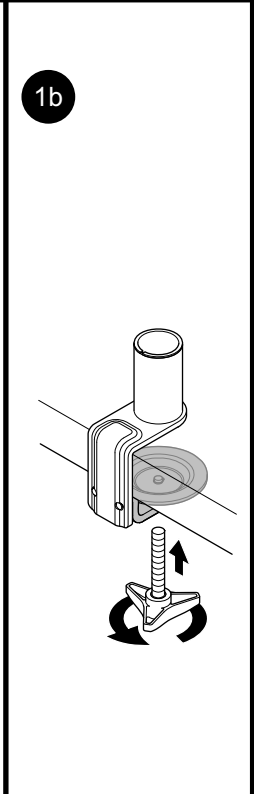

**BELONG TOOLS®**  
**Monitor Arm - KU4M series**  
Installation Instructions

**Parts List**

CUSTOMER SERVICE PHONE: 1-800-426-8562

2

3

4

5

6

7

CUSTOMER SERVICE PHONE: 1-800-426-8562

**HAWORTH**<sup>®</sup>

E.C.O. No: 251-203

Page: 2 of 2

Part No: 7029-9804

Rev: D