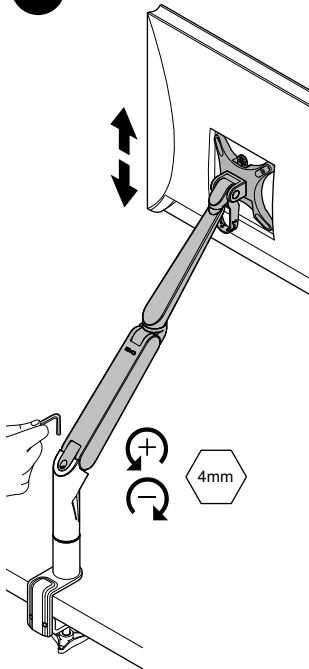

**BELONG TOOLS®**  
**Monitor Arm - KU4M series**  
Installation Instructions

**Parts List**

CUSTOMER SERVICE PHONE: 1-800-426-8562

2

3

4

5

6