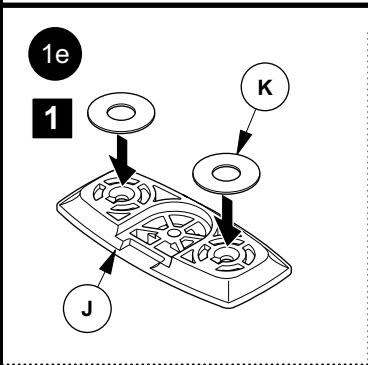

**BELONG TOOLS®**  
**Monitor Arm - KU4M series**  
Installation Instructions

**Parts List**

CUSTOMER SERVICE PHONE: 1-800-426-8562

2

3

4

5

6