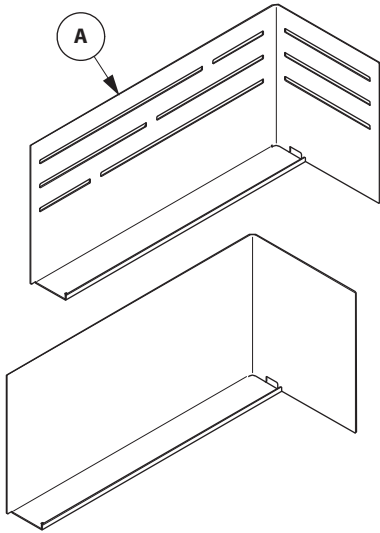

BELONG®

Territory Screen
Installation Instructions

Tools Required

ISOPROPYL ALCOHOL

TERRITORY SCREEN

END-OF-RUN SCREEN

SHARED TERRITORY SCREEN

OR

OR

NOTE: Wipe mounting surface area with Isopropyl Alcohol to ensure area cleaned and achieve full bond.

CUSTOMER SERVICE PHONE: 1-800-426-8562

HAWORTH®

E.C.O. No: 248-648

Page: 1 OF 1

Part No: 7029-9768

Rev: 1