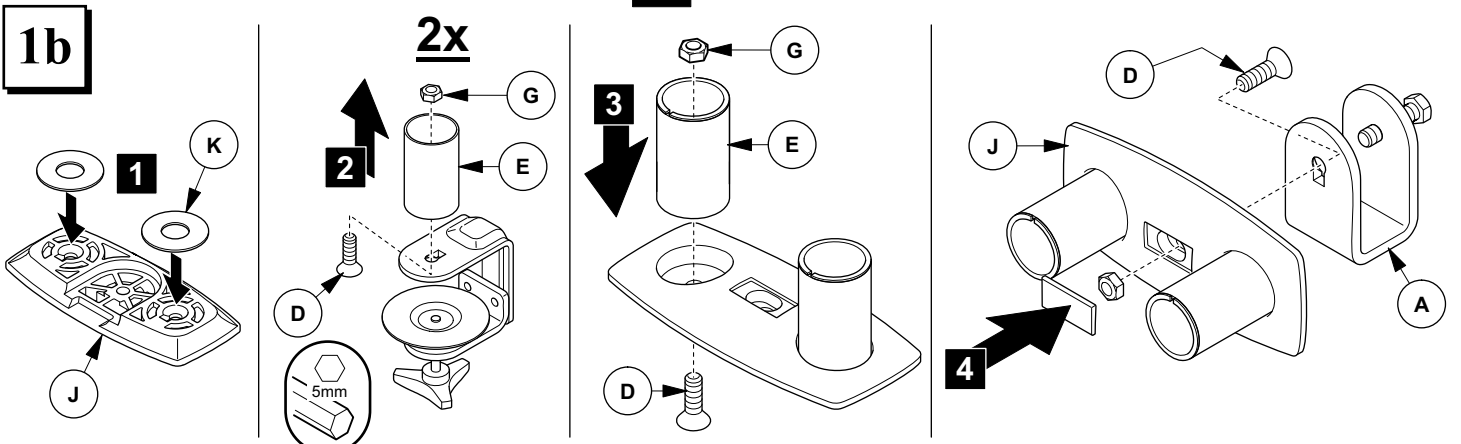

**BELONG®**  
**Monitor Arm Desking Bracket**  
Installation Instructions

**Tools Required**

**OR**

**OR**

CUSTOMER SERVICE PHONE: 1-800-426-8562