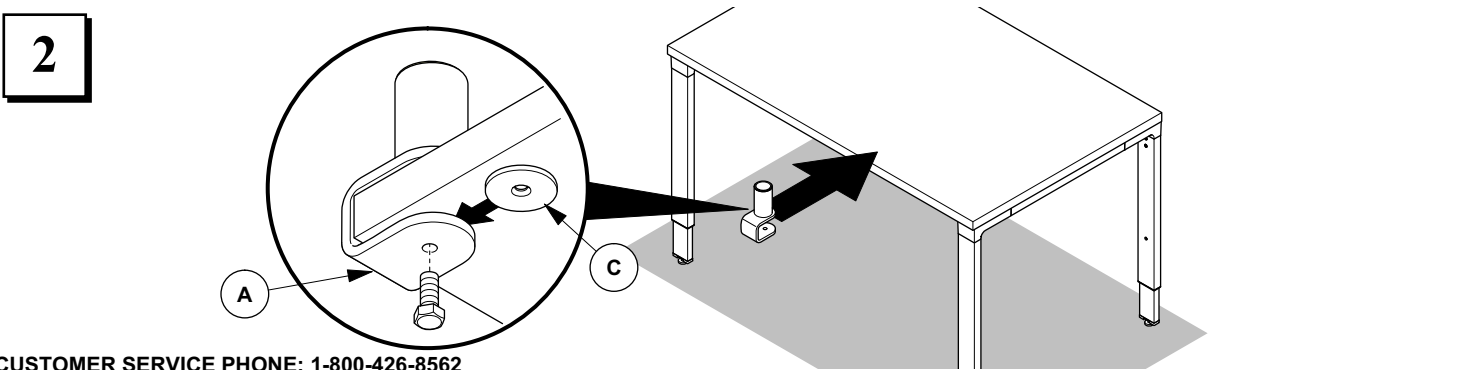

**BELONG®**  
**Monitor Arm Desking Bracket**  
Installation Instructions

**Tools Required**

**OR**

**OR**

CUSTOMER SERVICE PHONE: 1-800-426-8562