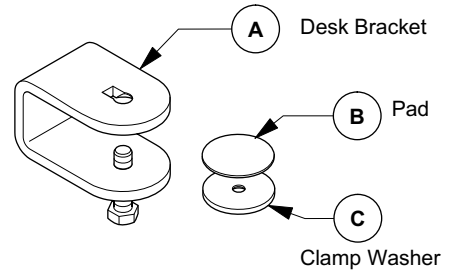

**BELONG®**  
**Monitor Arm Desking Bracket**  
Installation Instructions

**Tools Required**

**OR**

**OR**

CUSTOMER SERVICE PHONE: 1-800-426-8562