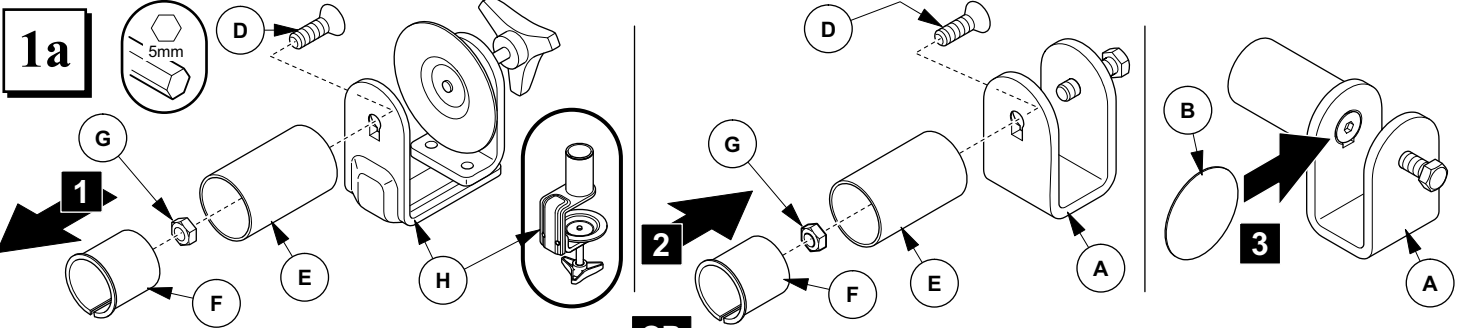

**BELONG®**  
**Monitor Arm Desking Bracket**  
Installation Instructions

**Tools Required**

**OR**

**OR**

CUSTOMER SERVICE PHONE: 1-800-426-8562