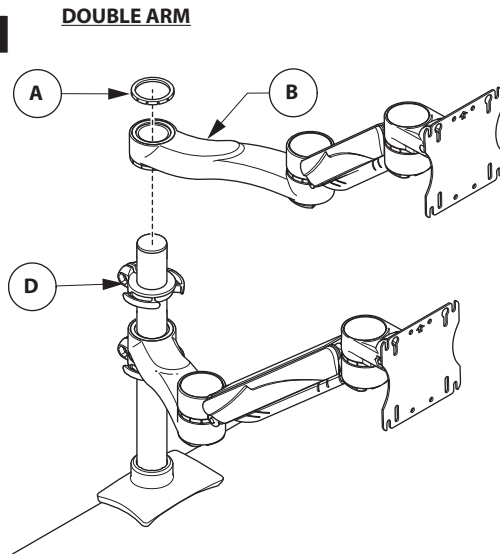

BELONG TOOLS®
Adjustable Post Monitor Arm
 Installation Instructions

Tools Required

CUSTOMER SERVICE PHONE: 1-800-426-8562

FOR ARM ASSEMBLY

OR

TENSION ADJUSTMENT

NOTE: Do not over tighten set screw (M).

FOR INITIAL COUNTER BALANCE INSTALLATION