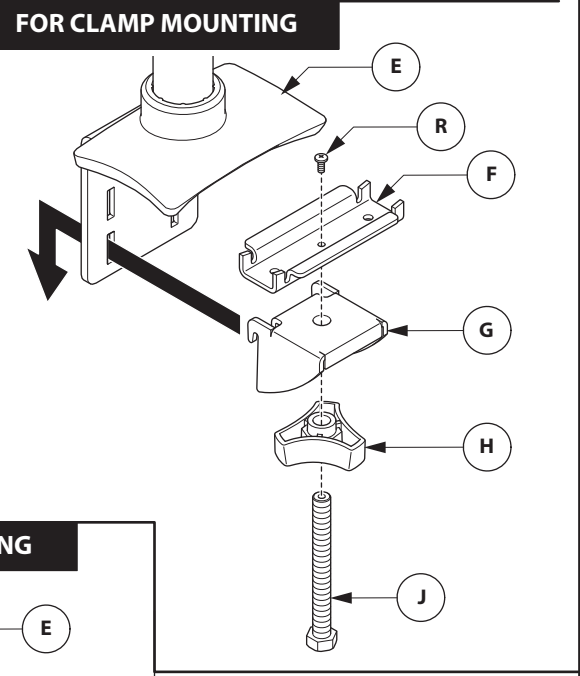

BELONG TOOLS®
Adjustable Post Monitor Arm
 Installation Instructions

Tools Required

CUSTOMER SERVICE PHONE: 1-800-426-8562

FOR ARM ASSEMBLY

OR

TENSION ADJUSTMENT

NOTE: Do not over tighten set screw (M).

FOR INITIAL COUNTER BALANCE INSTALLATION