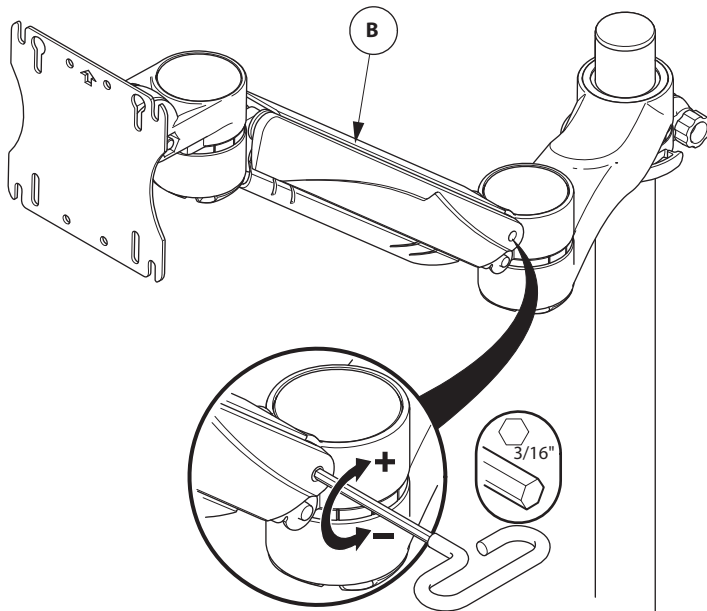

BELONG TOOLS®
Adjustable Post Monitor Arm
 Installation Instructions

Tools Required

CUSTOMER SERVICE PHONE: 1-800-426-8562

FOR ARM ASSEMBLY

OR

TENSION ADJUSTMENT

NOTE: Do not over tighten set screw (M).

FOR INITIAL COUNTER BALANCE INSTALLATION