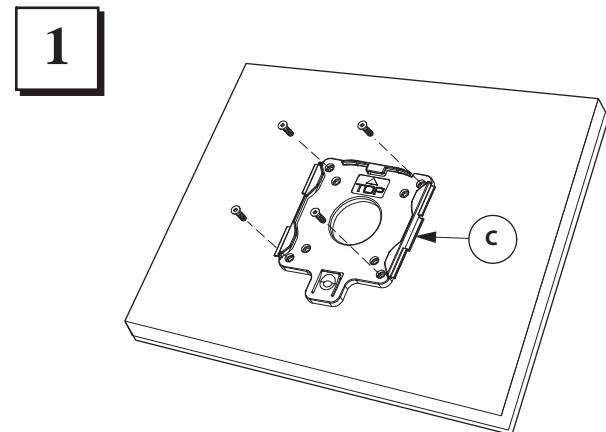

FOR QUICK CONNECT BRACKET