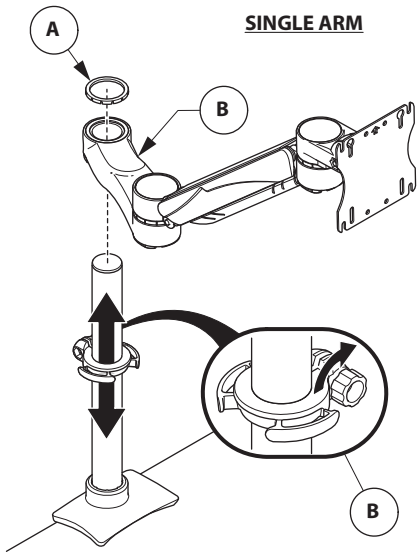

BELONG TOOLS®
Adjustable Post Monitor Arm
 Installation Instructions

Tools Required

CUSTOMER SERVICE PHONE: 1-800-426-8562

FOR ARM ASSEMBLY

OR

TENSION ADJUSTMENT

NOTE: Do not over tighten set screw (M).

FOR INITIAL COUNTER BALANCE INSTALLATION