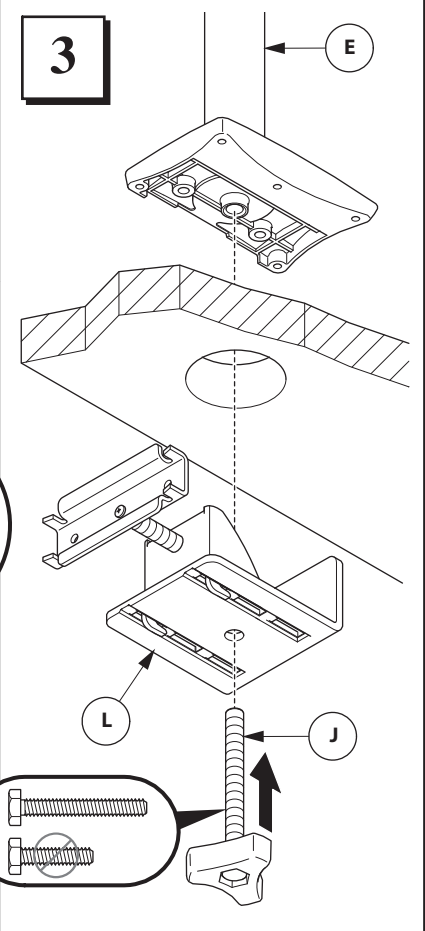

BELONG TOOLS®
Adjustable Post Monitor Arm
 Installation Instructions

Tools Required

CUSTOMER SERVICE PHONE: 1-800-426-8562

FOR ARM ASSEMBLY

OR

TENSION ADJUSTMENT

NOTE: Do not over tighten set screw (M).

FOR INITIAL COUNTER BALANCE INSTALLATION