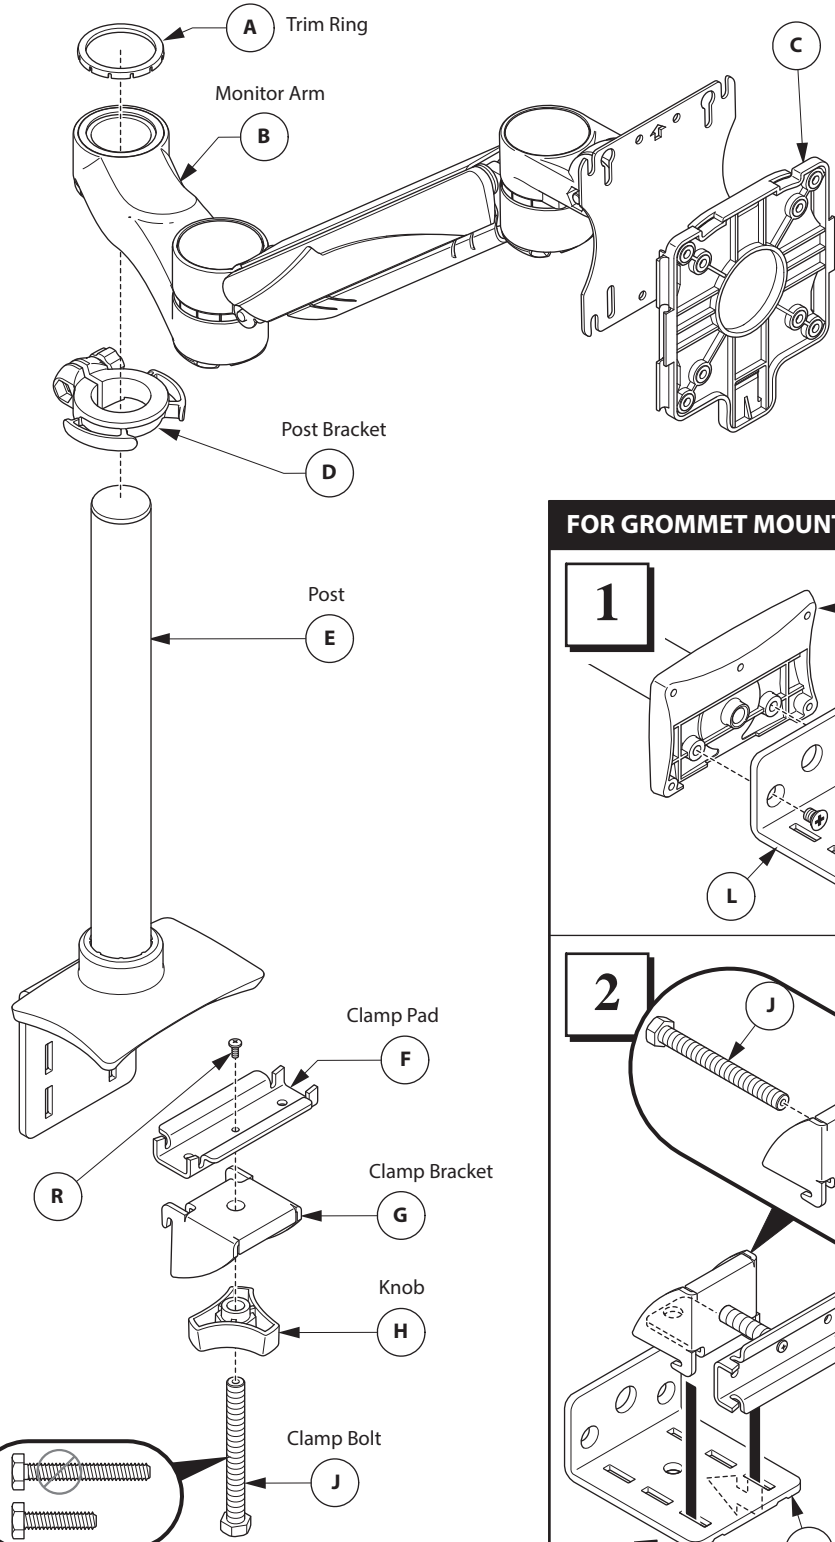

BELONG TOOLS®
Adjustable Post Monitor Arm
 Installation Instructions

Tools Required

CUSTOMER SERVICE PHONE: 1-800-426-8562

FOR ARM ASSEMBLY

OR

TENSION ADJUSTMENT

NOTE: Do not over tighten set screw (M).

FOR INITIAL COUNTER BALANCE INSTALLATION