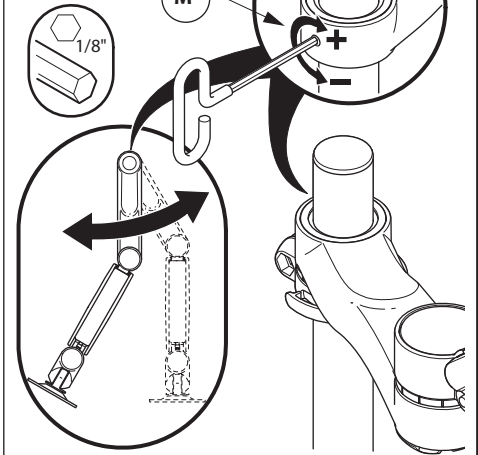

BELONG TOOLS®
Adjustable Post Monitor Arm
 Installation Instructions

Tools Required

CUSTOMER SERVICE PHONE: 1-800-426-8562

FOR ARM ASSEMBLY

OR

TENSION ADJUSTMENT

NOTE: Do not over tighten set screw (M).

FOR INITIAL COUNTER BALANCE INSTALLATION