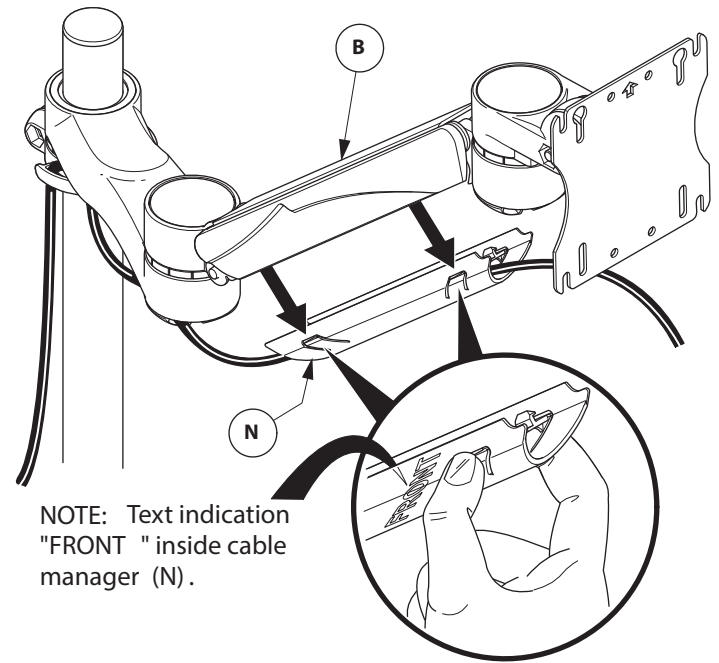

FOR CABLE MANAGER