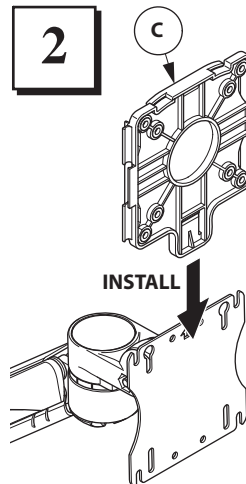

FOR QUICK CONNECT BRACKET