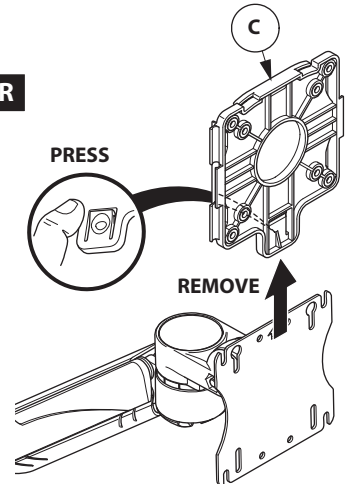

FOR ARM ASSEMBLY

OR

TENSION ADJUSTMENT

NOTE: Do not over tighten set screw (M).

FOR INITIAL COUNTER BALANCE INSTALLATION

FOR CABLE MANAGER

FOR QUICK CONNECT BRACKET

OR

CUSTOMER SERVICE PHONE: 1-800-426-8562