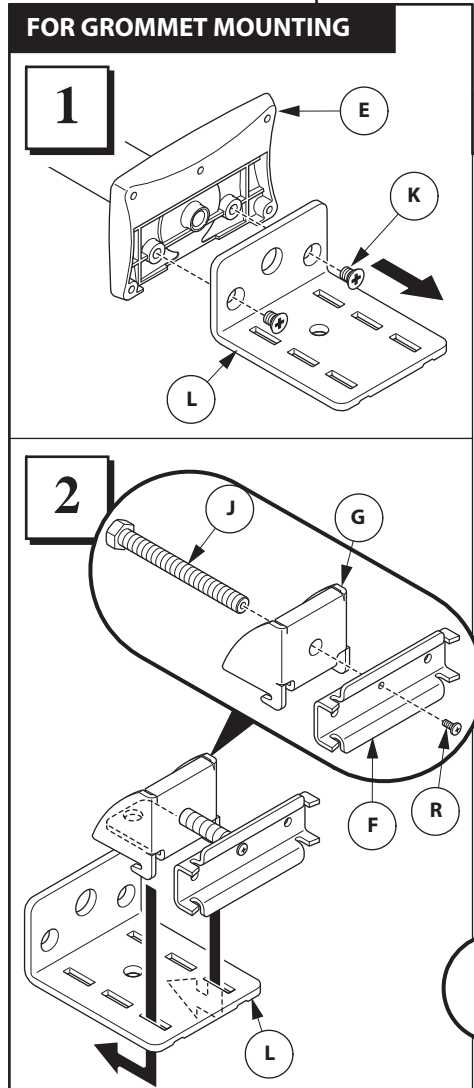

BELONG TOOLS®
Adjustable Post Monitor Arm
 Installation Instructions

Tools Required

CUSTOMER SERVICE PHONE: 1-800-426-8562

FOR ARM ASSEMBLY

OR

TENSION ADJUSTMENT

NOTE: Do not over tighten set screw (M).

FOR INITIAL COUNTER BALANCE INSTALLATION