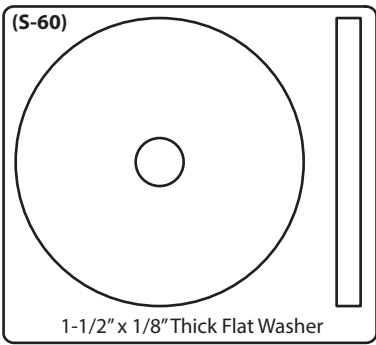

BELONG®
Monitor Arm Desking Bracket (KU5M & KU6M)
 Installation Instructions

Tools Required

Scale 1:1

1

2

3

CUSTOMER SERVICE PHONE: 1-800-426-8562