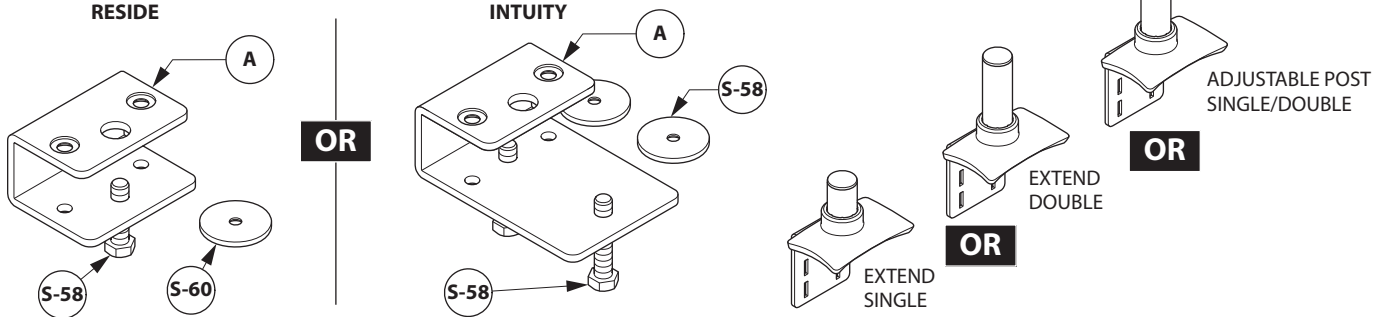

BELONG®
Monitor Arm Desking Bracket (KU5M & KU6M)
 Installation Instructions

Tools Required

Scale 1:1

1

2

3

CUSTOMER SERVICE PHONE: 1-800-426-8562