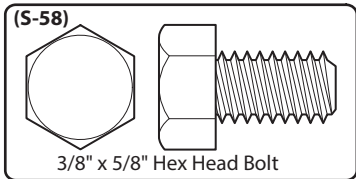

BELONG®
Monitor Arm Desking Bracket (KU5M & KU6M)
 Installation Instructions

Tools Required

Scale 1:1

1

2

3

CUSTOMER SERVICE PHONE: 1-800-426-8562