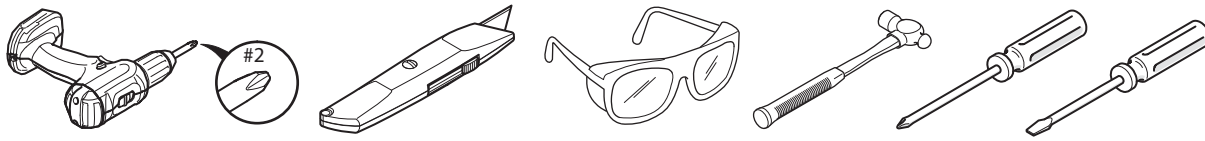

**ATWELL®**  
**Lounge**  
 Disassembly & Recycling Instructions

**Tools Required**

**1**

**RECYCLE BINS**

**STEEL**

**NYLON/PLASTIC**

**2**

**RECYCLE BINS**

**STEEL**

**WOOD**

**NYLON/PLASTIC**

CUSTOMER SERVICE PHONE: 1-800-426-8562

3

RECYCLE BINS

STEEL

WOOD