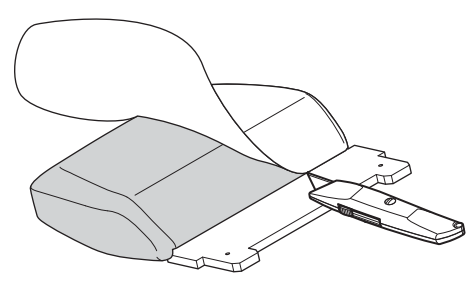

5

RECYCLE BINS

STEEL

WOOD

FOAM

MATERIAL/LEATHER