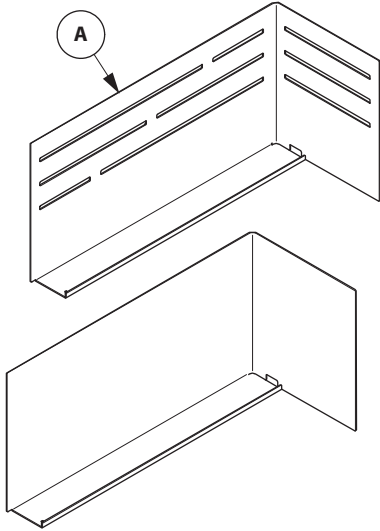

BELONG®

Territory Screen
Installation Instructions

Tools Required

ISOPROPYL ALCOHOL

TERRITORY SCREEN

END-OF-RUN SCREEN

SHARED TERRITORY SCREEN

OR

OR

NOTE: Wipe mounting surface area with Isopropyl Alcohol to ensure area cleaned and achieve full bond.

CUSTOMER SERVICE PHONE: 1-800-426-8562

HAWORTH®

E.C.O. No: 248-648

Page: 1 OF 1

Part No: 7029-9768

Rev: 1