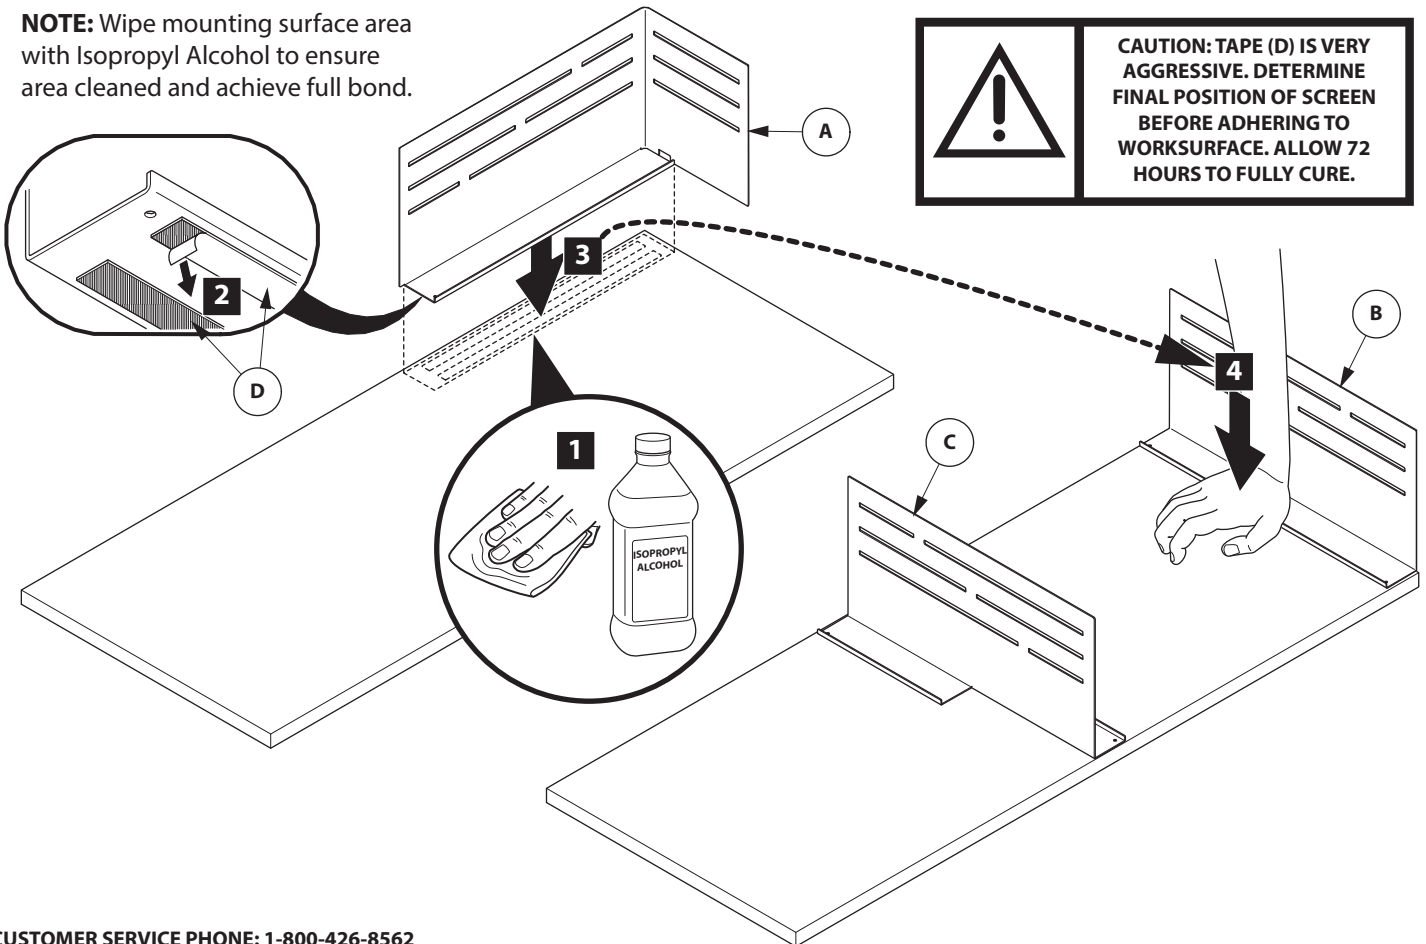

BELONG®

Territory Screen
Installation Instructions

Tools Required

ISOPROPYL ALCOHOL

TERRITORY SCREEN

END-OF-RUN SCREEN

SHARED TERRITORY SCREEN

OR

OR

NOTE: Wipe mounting surface area with Isopropyl Alcohol to ensure area cleaned and achieve full bond.

CUSTOMER SERVICE PHONE: 1-800-426-8562

HAWORTH®

E.C.O. No: 248-648

Page: 1 OF 1

Part No: 7029-9768

Rev: 1