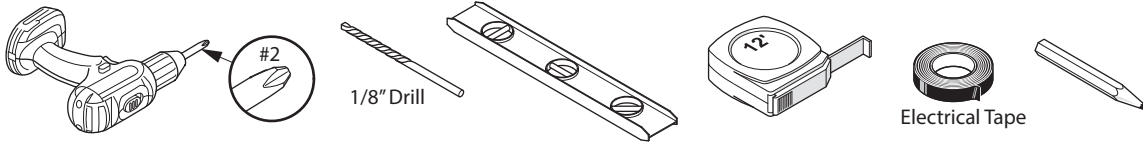

**BELONG®**

**Mesh Cord Manager with Cuffs**  
Installation Instructions

**Scale 1 : 1**

**Tools Required**

**PARTS**

**SEPARATE PARTS IF REQUIRED**

**1**

CUSTOMER SERVICE PHONE: 1-800-426-8562