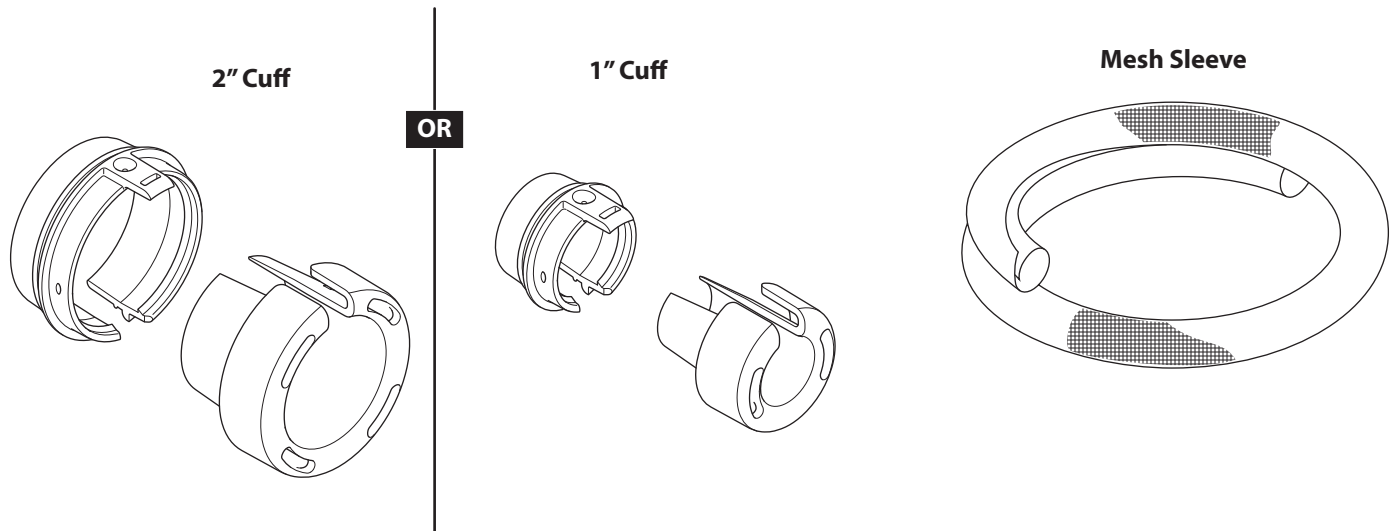

**BELONG®**

**Mesh Cord Manager with Cuffs**  
Installation Instructions

**Scale 1 : 1**

**Tools Required**

**PARTS**

**SEPARATE PARTS IF REQUIRED**

**1**

CUSTOMER SERVICE PHONE: 1-800-426-8562

**HAWORTH**

E.C.O. No: 298-797

Page: 1 of 2

Part No: 6100-0141

Rev: 1

2

3

4