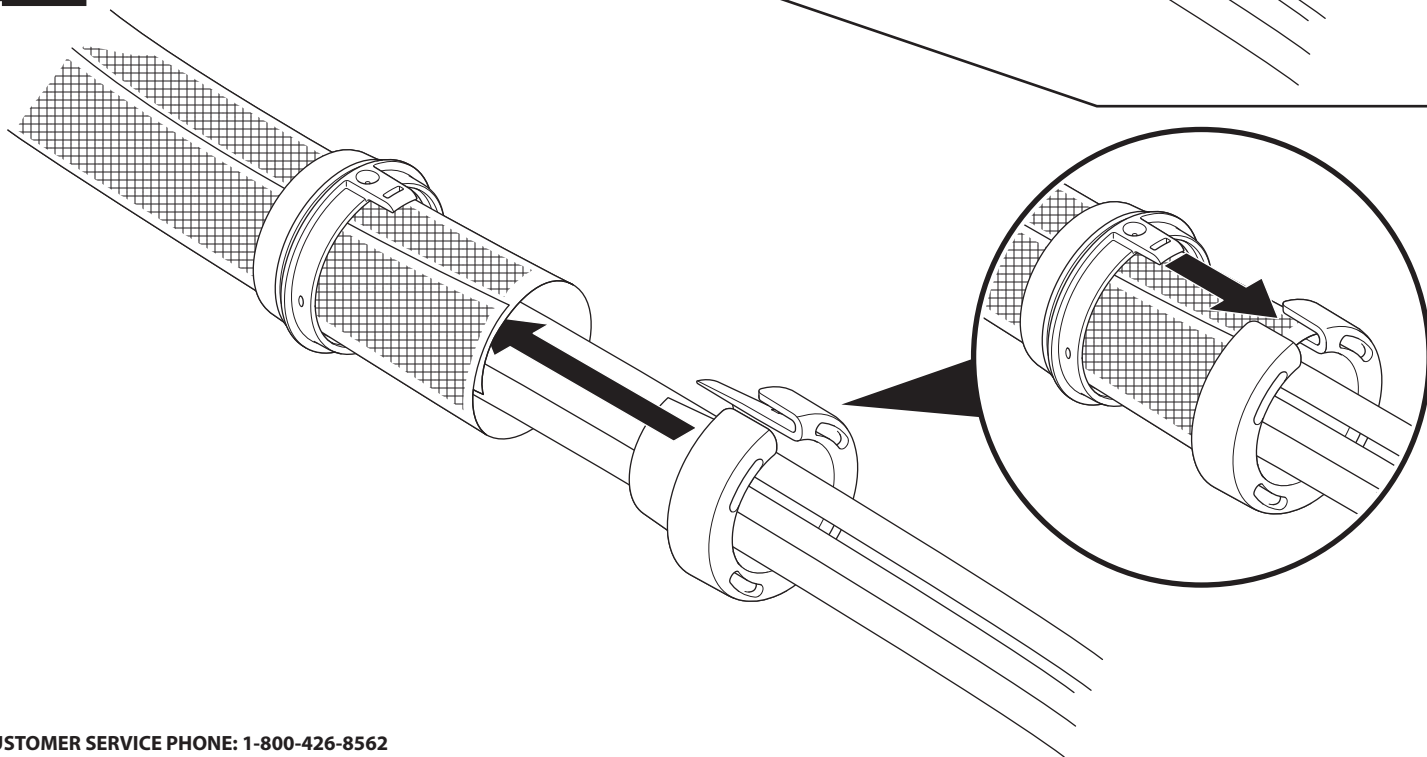

**BELONG®**

**Mesh Cord Manager with Cuffs**  
Installation Instructions

**Scale 1 : 1**

**Tools Required**

**PARTS**

**SEPARATE PARTS IF REQUIRED**

**1**

CUSTOMER SERVICE PHONE: 1-800-426-8562

**HAWORTH**

E.C.O. No: 298-797

Page: 1 of 2

Part No: 6100-0141

Rev: 1

2

3

4