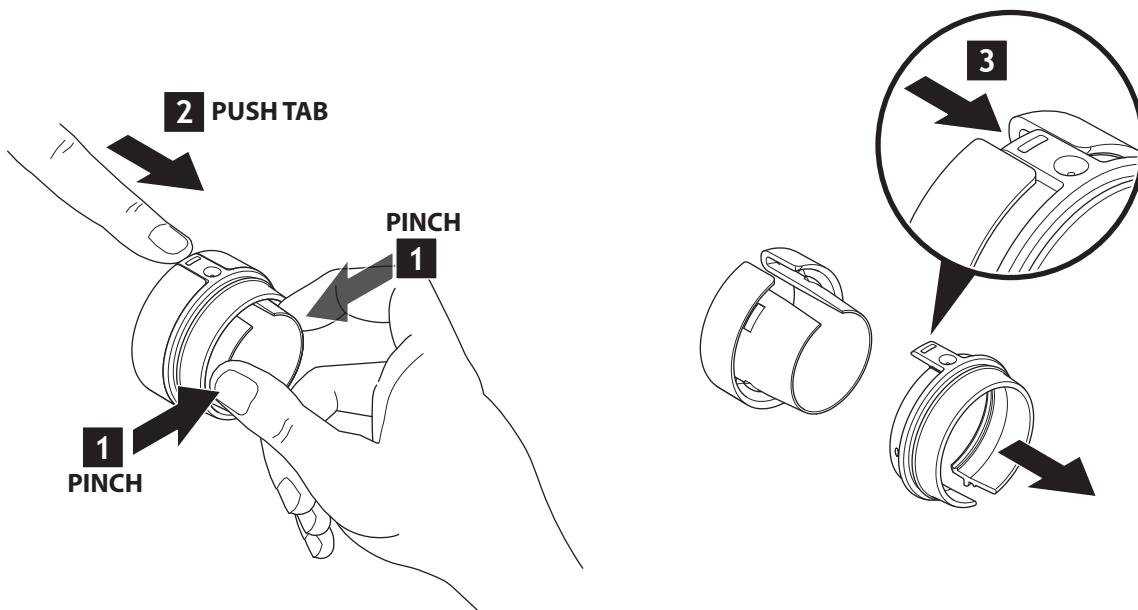

**BELONG®**

**Mesh Cord Manager with Cuffs**  
Installation Instructions

**Scale 1 : 1**

**Tools Required**

**PARTS**

**SEPARATE PARTS IF REQUIRED**

**1**

CUSTOMER SERVICE PHONE: 1-800-426-8562