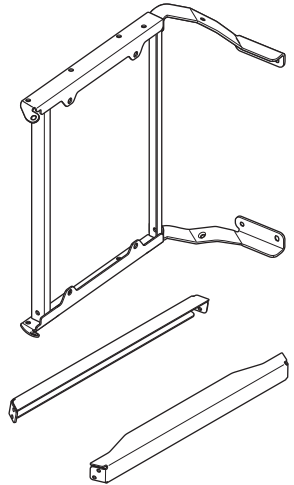

MATERIAL/LEATHER

5

6

CUSTOMER SERVICE PHONE: 1-800-426-8562

7

 RECYCLE BINS

STEEL

WOOD

Ganging Bracket

8

RECYCLE BINS

STEEL

Bridge Table

9

RECYCLE BINS

STEEL