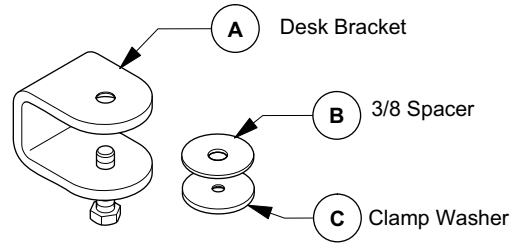

BELONG®

Monitor Arm Desking Bracket
Installation Instructions

Tools Required

OR

CUSTOMER SERVICE PHONE: 1-800-426-8562

HAWORTH®

E.C.O. No: 251-196

Page: 1 of 1