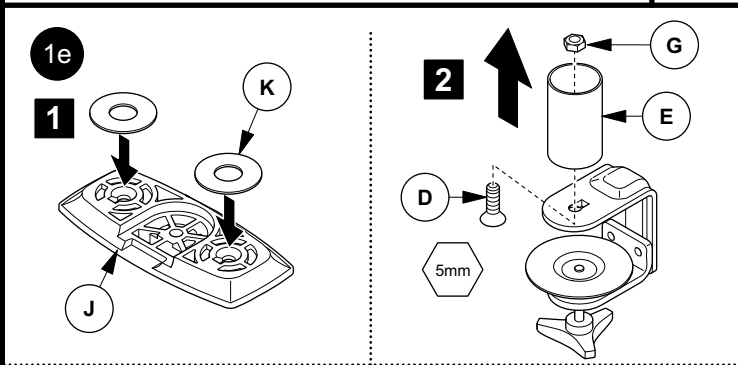

BELONG TOOLS®
Monitor Arm - KU4M series
Installation Instructions

Parts List

CUSTOMER SERVICE PHONE: 1-800-426-8562

2

3

4

5

6