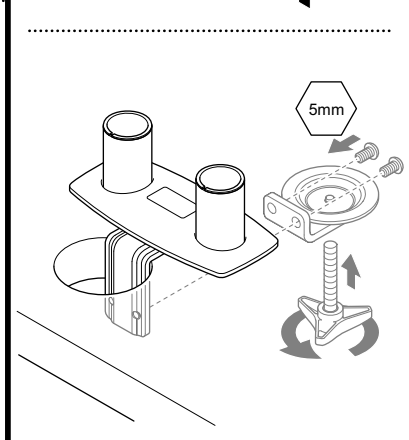

BELONG TOOLS®
Monitor Arm - KU4M series
Installation Instructions

Parts List

CUSTOMER SERVICE PHONE: 1-800-426-8562

2

3

4

5

6