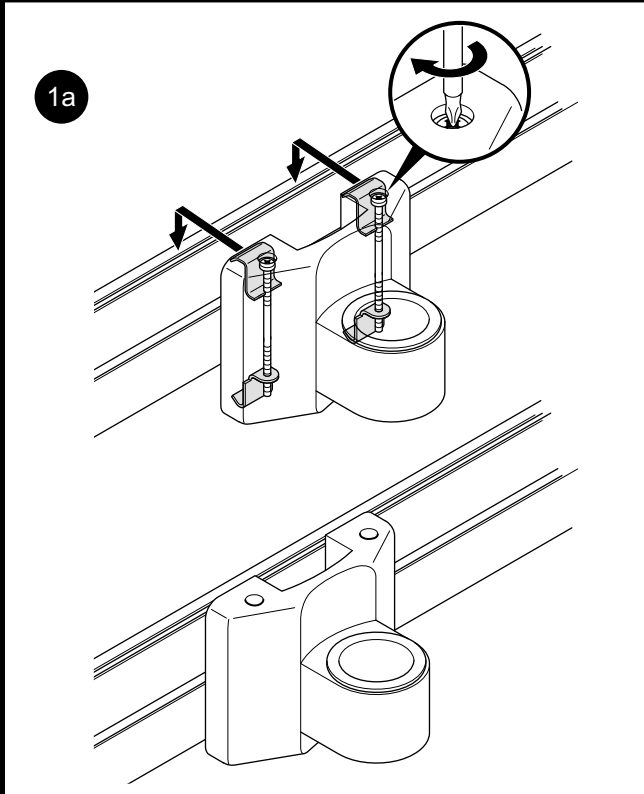

BELONG TOOLS®
Monitor Arm - KU4M series
Installation Instructions

Parts List

CUSTOMER SERVICE PHONE: 1-800-426-8562

2

3

4

5

6