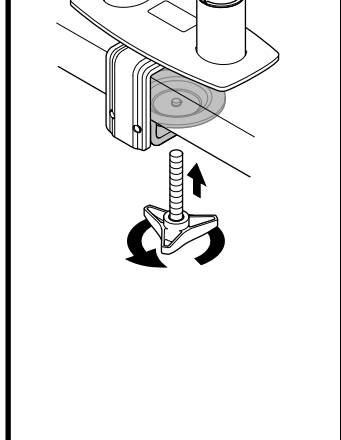

BELONG TOOLS®
Monitor Arm - KU4M series
Installation Instructions

Parts List

CUSTOMER SERVICE PHONE: 1-800-426-8562

2

3

4

5

6