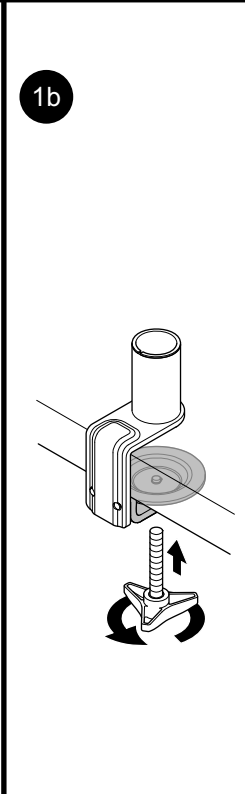

BELONG TOOLS®
Monitor Arm - KU4M series
Installation Instructions

Parts List

CUSTOMER SERVICE PHONE: 1-800-426-8562

2

3

4

5

6

7

CUSTOMER SERVICE PHONE: 1-800-426-8562

HAWORTH®

E.C.O. No: 251-203

Page: 2 of 2

Part No: 7029-9804

Rev: D