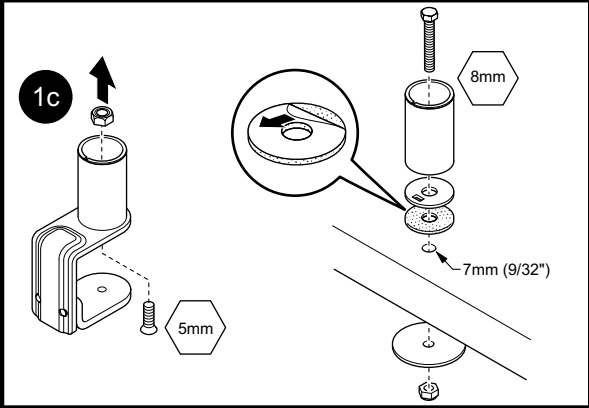

BELONG TOOLS®
Monitor Arm - KU4M series
Installation Instructions

Parts List

CUSTOMER SERVICE PHONE: 1-800-426-8562

2

3

4

5

6

7

CUSTOMER SERVICE PHONE: 1-800-426-8562

HAWORTH®

E.C.O. No: 251-203

Page: 2 of 2

Part No: 7029-9804

Rev: D