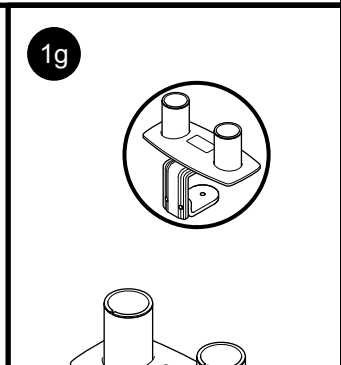

BELONG TOOLS®
Monitor Arm - KU4M series
Installation Instructions

Parts List

CUSTOMER SERVICE PHONE: 1-800-426-8562

2

3

4

5

6