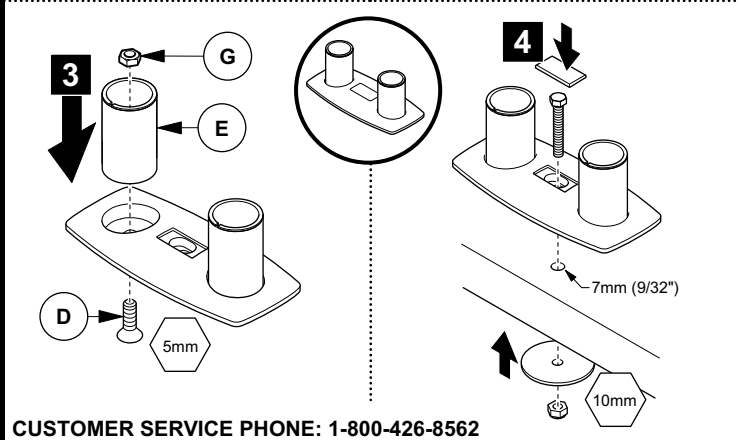

BELONG TOOLS®
Monitor Arm - KU4M series
Installation Instructions

Parts List

CUSTOMER SERVICE PHONE: 1-800-426-8562

2

3

4

5

6

7

CUSTOMER SERVICE PHONE: 1-800-426-8562

HAWORTH®

E.C.O. No: 251-203

Page: 2 of 2

Part No: 7029-9804

Rev: D