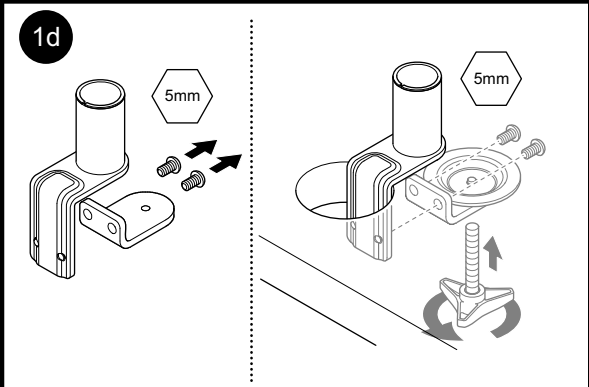

BELONG TOOLS®
Monitor Arm - KU4M series
Installation Instructions

Parts List

CUSTOMER SERVICE PHONE: 1-800-426-8562

2

3

4

5

6