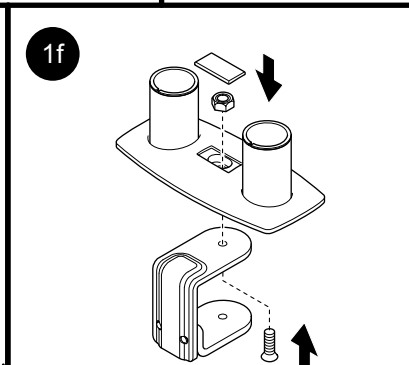

BELONG TOOLS®
Monitor Arm - KU4M series
Installation Instructions

Parts List

CUSTOMER SERVICE PHONE: 1-800-426-8562

2

3

4

5

6