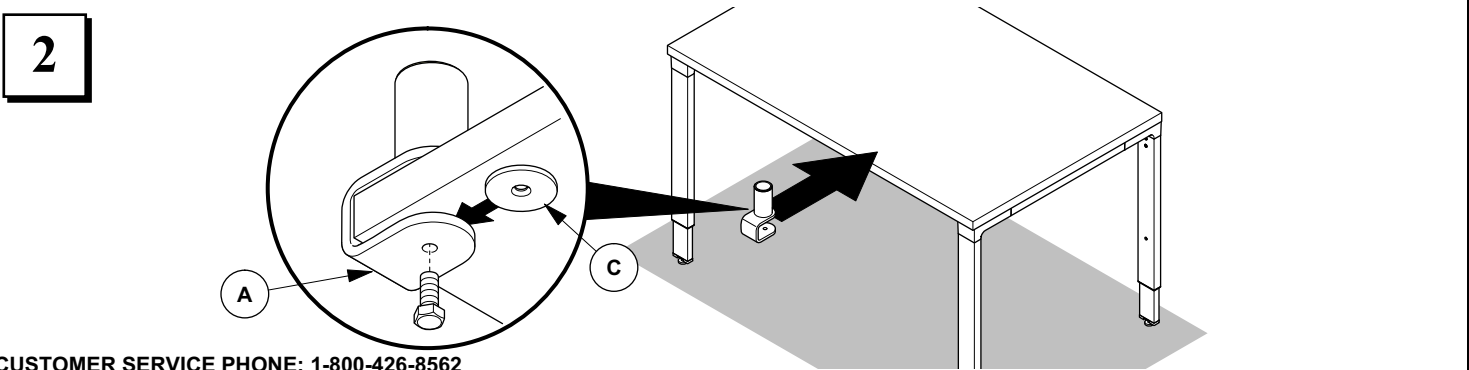

BELOW®
Monitor Arm Desking Bracket
Installation Instructions

Tools Required

OR

OR

CUSTOMER SERVICE PHONE: 1-800-426-8562