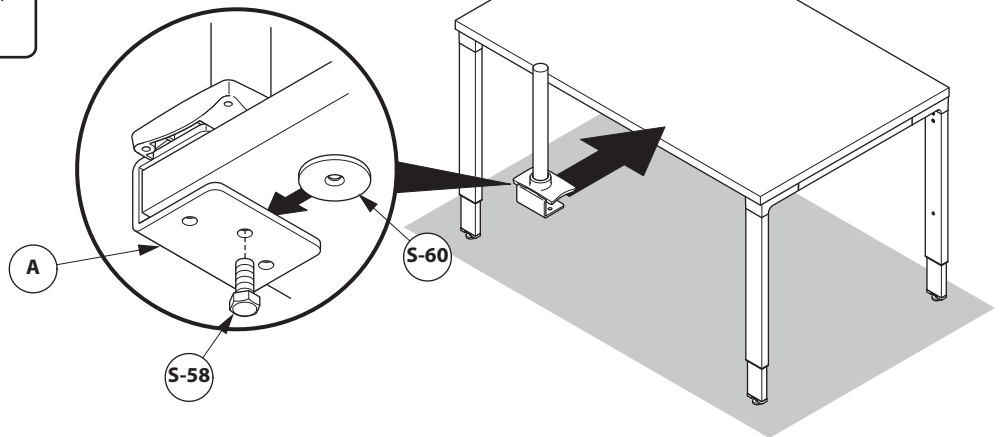

BELOG®
Monitor Arm Desking Bracket (KU5M & KU6M)
 Installation Instructions

Tools Required

Scale 1:1

CUSTOMER SERVICE PHONE: 1-800-426-8562