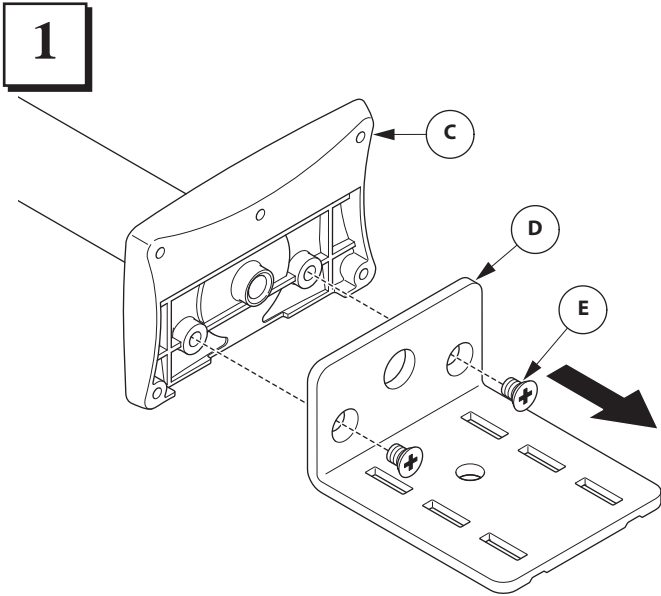

BELOG®
Monitor Arm Desking Bracket (KU5M & KU6M)
 Installation Instructions

Tools Required

Scale 1:1

CUSTOMER SERVICE PHONE: 1-800-426-8562