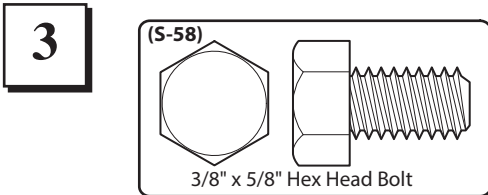

BELOG®
Monitor Arm Desking Bracket (KU5M & KU6M)
 Installation Instructions

Tools Required

Scale 1:1

CUSTOMER SERVICE PHONE: 1-800-426-8562