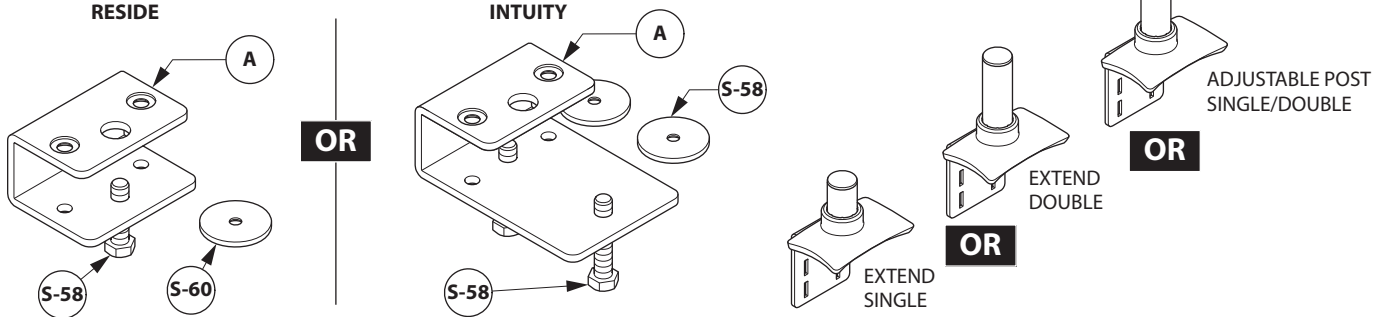

BELOG®
Monitor Arm Desking Bracket (KU5M & KU6M)
 Installation Instructions

Tools Required

Scale 1:1

CUSTOMER SERVICE PHONE: 1-800-426-8562