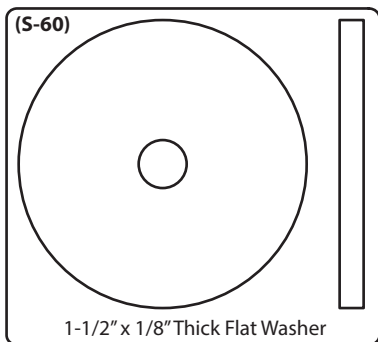

BELOG®
Monitor Arm Desking Bracket (KU5M & KU6M)
 Installation Instructions

Tools Required

Scale 1:1

CUSTOMER SERVICE PHONE: 1-800-426-8562