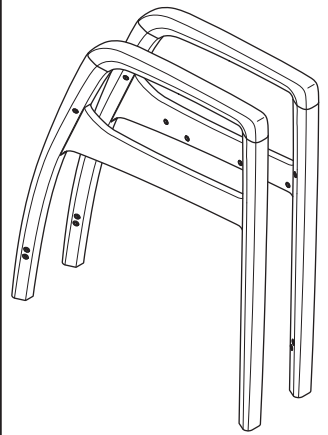

MATERIAL/LEATHER

5

6

CUSTOMER SERVICE PHONE: 1-800-426-8562

7

 RECYCLE BINS

STEEL

WOOD