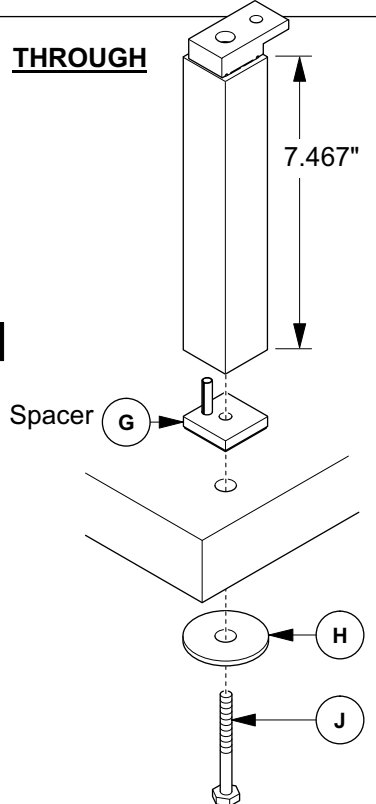

**BELONG®**  
**Desk Mounted Tool Rail**  
 Installation Instructions

**Tools Required**

CUSTOMER SERVICE PHONE: 1-800-426-8562

1

**SINGLE**

**SHARED**

**OR**

**NUMBER OF POST PER RAIL SIZE**

## SINGLE SIDED BRACKETS

NOTE: Only drill holes if none exist.

CUSTOMER SERVICE PHONE: 1-800-426-8562

**HAWORTH**

E.C.O. No: 420-030

Page: 3 of 6

Part No: 7029-9722

Rev: B

**HAWORTH®**

E.C.O. No: 420-030

Page: 5 of 6

Part No: 7029-9722

Rev: B

**TOOL RAIL MOUNTING - COLUMN**

**OR**

**END CAPS**