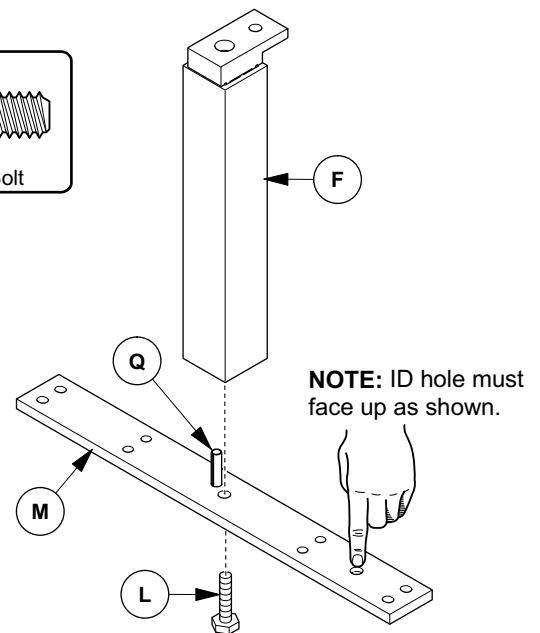

CUSTOMER SERVICE PHONE: 1-800-426-8562

HAWORTH

E.C.O. No: 420-030

Page: 2 of 6

Part No: 7029-9722

Rev: B