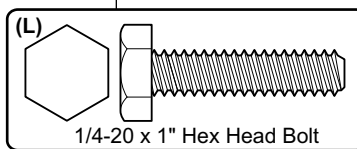

1

SINGLE

SHARED

OR

NUMBER OF POST PER RAIL SIZE

2

OR

CUSTOMER SERVICE PHONE: 1-800-426-8562

HAWORTH

E.C.O. No: 420-030

Page: 2 of 6

Part No: 7029-9722

Rev: B