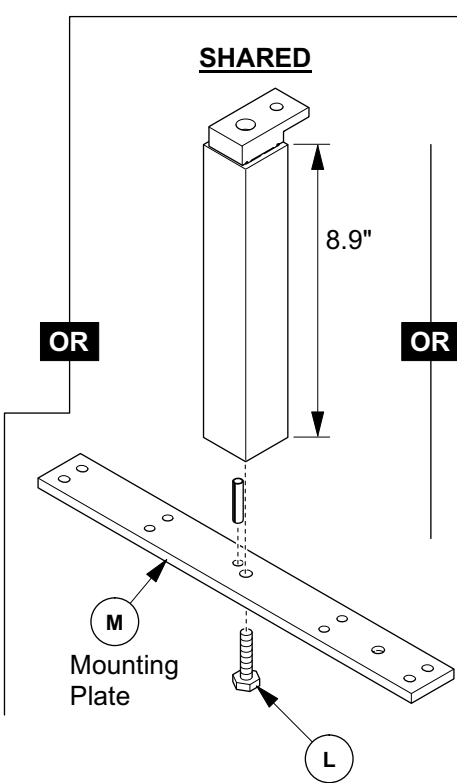

**BELONG®**  
**Desk Mounted Tool Rail**  
 Installation Instructions

**Tools Required**

CUSTOMER SERVICE PHONE: 1-800-426-8562

1

**SINGLE**

**SHARED**

**OR**

**NUMBER OF POST PER RAIL SIZE**