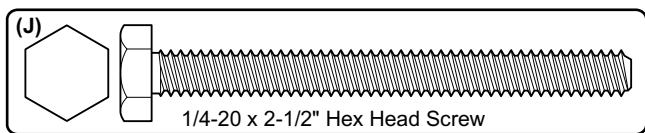

THRU WORKSURFACE

CUSTOMER SERVICE PHONE: 1-800-426-8562