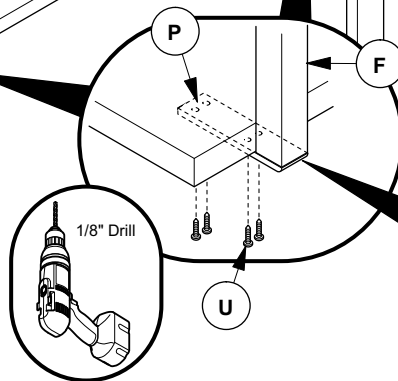

## SHARED BRACKETS - NON BENCHING

NOTE: Only drill holes if none exist.

NOTE: If required install shim (R) in center post only.

## SINGLE SIDED BRACKETS

NOTE: Only drill holes if none exist.

CUSTOMER SERVICE PHONE: 1-800-426-8562

**HAWORTH**

E.C.O. No: 420-030

Page: 3 of 6

Part No: 7029-9722

Rev: B

**CLAMP MOUNTING**

**NOTE:** Washer (W) is used as a clamp by set screw (V).

**THRU WORKSURFACE**

CUSTOMER SERVICE PHONE: 1-800-426-8562

**TOOL RAIL MOUNTING - BENCHING**

**OR**

CUSTOMER SERVICE PHONE: 1-800-426-8562