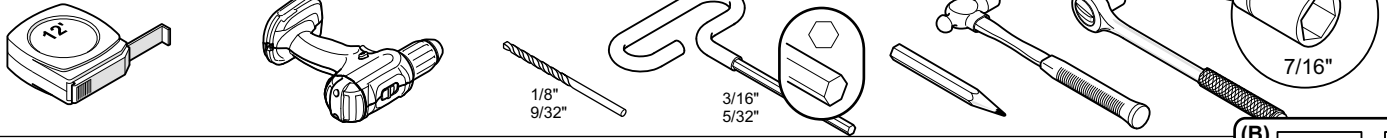

**BELONG®**  
**Desk Mounted Tool Rail**  
 Installation Instructions

**Tools Required**

CUSTOMER SERVICE PHONE: 1-800-426-8562

1

**SINGLE**

**SHARED**

**OR**

**NUMBER OF POST PER RAIL SIZE**