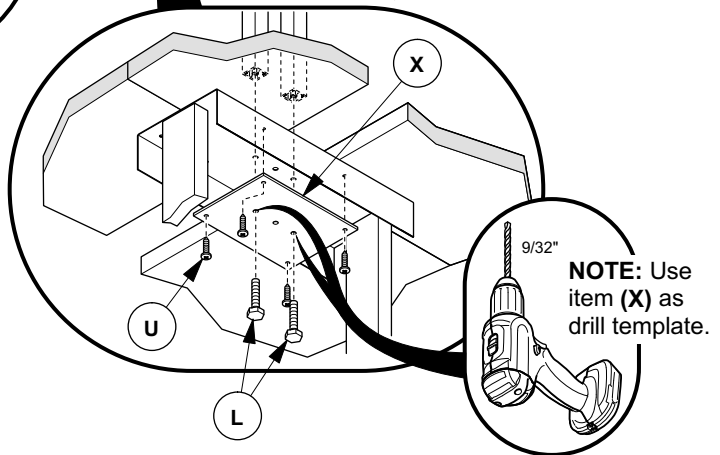

## SHARED BRACKETS - NON BENCHING

NOTE: Only drill holes if none exist.

NOTE: If required install shim (R) in center post only.

**CLAMP MOUNTING**

**NOTE:** Washer (W) is used as a clamp by set screw (V).

**THRU WORKSURFACE**

CUSTOMER SERVICE PHONE: 1-800-426-8562

**TOOL RAIL MOUNTING - BENCHING**

**OR**

CUSTOMER SERVICE PHONE: 1-800-426-8562

**HAWORTH®**

E.C.O. No: 420-030

Page: 5 of 6

Part No: 7029-9722

Rev: B

**TOOL RAIL MOUNTING - COLUMN**

**OR**

**END CAPS**