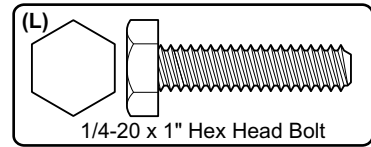

## SHARED BRACKETS - NON BENCHING

NOTE: Only drill holes if none exist.

NOTE: If required install shim (R) in center post only.