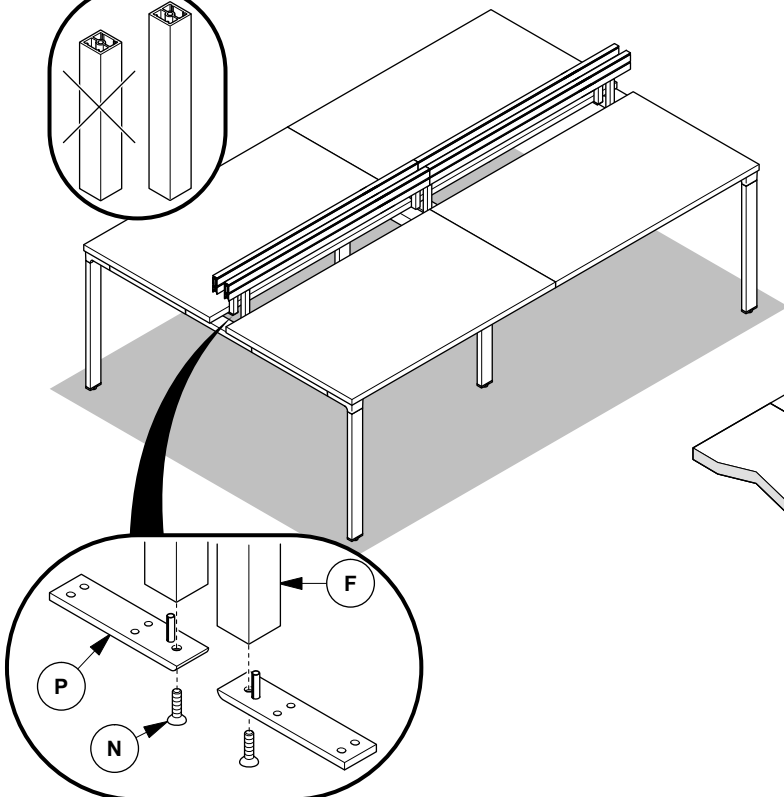

## SHARED BRACKETS - NON BENCHING

NOTE: Only drill holes if none exist.

NOTE: If required install shim (R) in center post only.

**CLAMP MOUNTING**

**NOTE:** Washer (W) is used as a clamp by set screw (V).

**THRU WORKSURFACE**

CUSTOMER SERVICE PHONE: 1-800-426-8562

**TOOL RAIL MOUNTING - BENCHING**

**OR**

CUSTOMER SERVICE PHONE: 1-800-426-8562