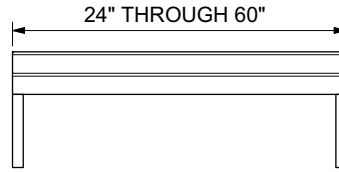

**BELONG®**  
**Desk Mounted Tool Rail**  
 Installation Instructions

**Tools Required**

CUSTOMER SERVICE PHONE: 1-800-426-8562

1

**SINGLE**

**SHARED**

**OR**

**NUMBER OF POST PER RAIL SIZE**