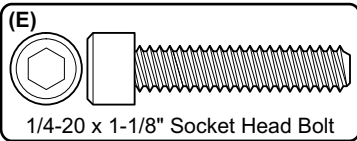

**BELONG®**  
**Desk Mounted Tool Rail**  
 Installation Instructions

**Tools Required**

CUSTOMER SERVICE PHONE: 1-800-426-8562

1

**SINGLE**

**SHARED**

**OR**

**NUMBER OF POST PER RAIL SIZE**