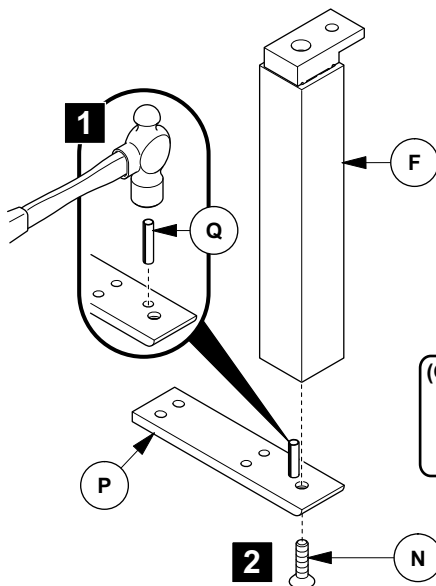

1

SINGLE

SHARED

OR

NUMBER OF POST PER RAIL SIZE

2

OR

CUSTOMER SERVICE PHONE: 1-800-426-8562

HAWORTH

E.C.O. No: 420-030

Page: 2 of 6

Part No: 7029-9722

Rev: B