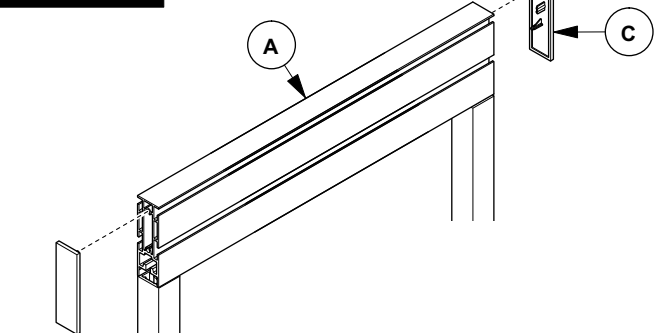

**CLAMP MOUNTING**

**NOTE:** Washer (W) is used as a clamp by set screw (V).

**THRU WORKSURFACE**

CUSTOMER SERVICE PHONE: 1-800-426-8562

**TOOL RAIL MOUNTING - BENCHING**

**OR**

CUSTOMER SERVICE PHONE: 1-800-426-8562

**HAWORTH®**

E.C.O. No: 420-030

Page: 5 of 6

Part No: 7029-9722

Rev: B

**TOOL RAIL MOUNTING - COLUMN**

**OR**

**END CAPS**