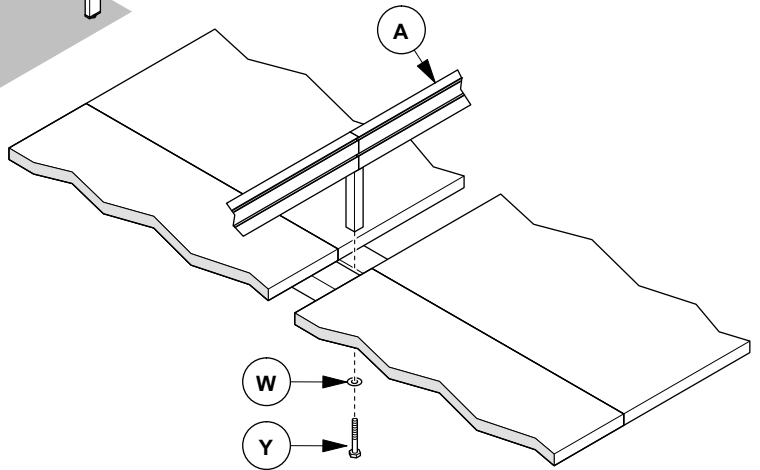

**CLAMP MOUNTING**

**NOTE:** Washer (W) is used as a clamp by set screw (V).

**THRU WORKSURFACE**

CUSTOMER SERVICE PHONE: 1-800-426-8562

**TOOL RAIL MOUNTING - BENCHING**

**OR**

CUSTOMER SERVICE PHONE: 1-800-426-8562

**HAWORTH®**

E.C.O. No: 420-030

Page: 5 of 6

Part No: 7029-9722

Rev: B

**TOOL RAIL MOUNTING - COLUMN**

**OR**

**END CAPS**