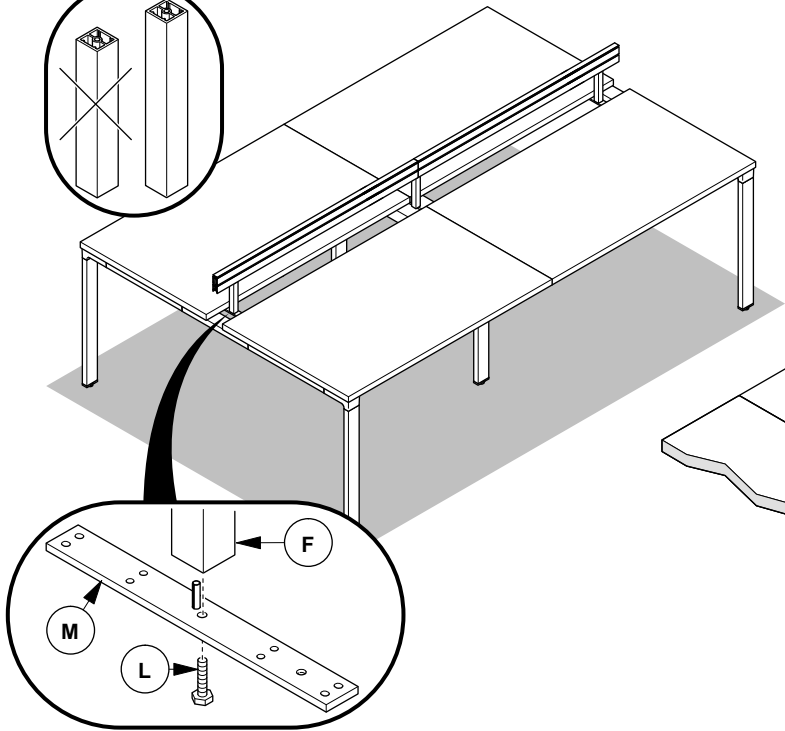

**CLAMP MOUNTING**

**NOTE:** Washer (W) is used as a clamp by set screw (V).

**THRU WORKSURFACE**

CUSTOMER SERVICE PHONE: 1-800-426-8562

**TOOL RAIL MOUNTING - BENCHING**

**OR**

CUSTOMER SERVICE PHONE: 1-800-426-8562