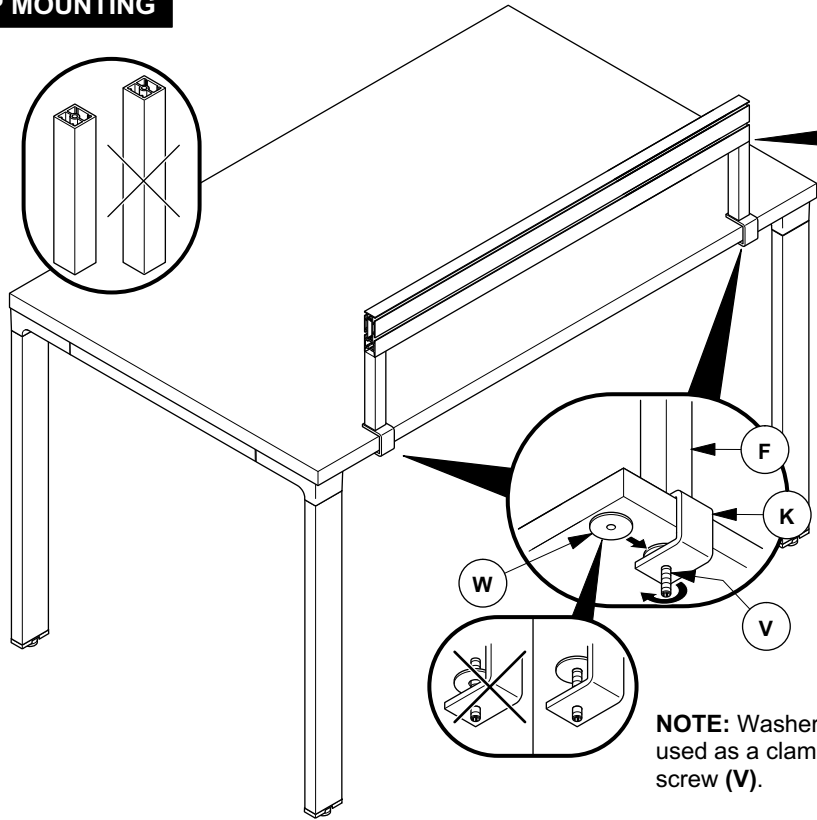

## SHARED BRACKETS - NON BENCHING

NOTE: Only drill holes if none exist.

NOTE: If required install shim (R) in center post only.

## SINGLE SIDED BRACKETS

NOTE: Only drill holes if none exist.

CUSTOMER SERVICE PHONE: 1-800-426-8562

**HAWORTH**

E.C.O. No: 420-030

Page: 3 of 6

Part No: 7029-9722

Rev: B

**CLAMP MOUNTING**

**NOTE:** Washer (W) is used as a clamp by set screw (V).

**THRU WORKSURFACE**

CUSTOMER SERVICE PHONE: 1-800-426-8562

**TOOL RAIL MOUNTING - BENCHING**

**OR**

CUSTOMER SERVICE PHONE: 1-800-426-8562