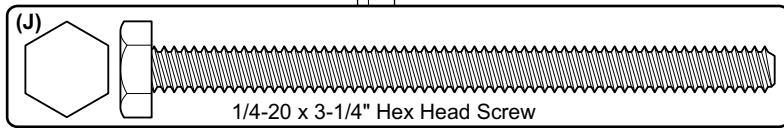

THRU WORKSURFACE

CUSTOMER SERVICE PHONE: 1-800-426-8562