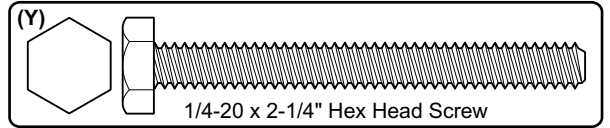

**CLAMP MOUNTING**

**NOTE:** Washer (W) is used as a clamp by set screw (V).

**THRU WORKSURFACE**

CUSTOMER SERVICE PHONE: 1-800-426-8562

**TOOL RAIL MOUNTING - BENCHING**

**OR**

CUSTOMER SERVICE PHONE: 1-800-426-8562