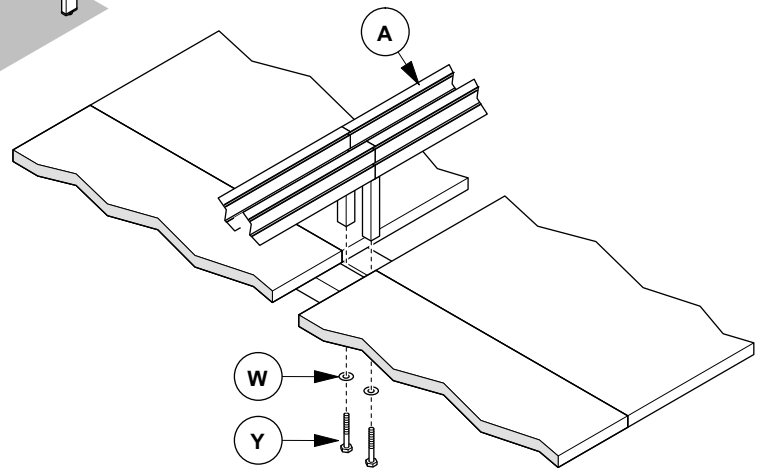

## SHARED BRACKETS - NON BENCHING

NOTE: Only drill holes if none exist.

NOTE: If required install shim (R) in center post only.

**CLAMP MOUNTING**

**NOTE:** Washer (W) is used as a clamp by set screw (V).

**THRU WORKSURFACE**

CUSTOMER SERVICE PHONE: 1-800-426-8562

**TOOL RAIL MOUNTING - BENCHING**

**OR**

CUSTOMER SERVICE PHONE: 1-800-426-8562

**HAWORTH®**

E.C.O. No: 420-030

Page: 5 of 6

Part No: 7029-9722

Rev: B

**TOOL RAIL MOUNTING - COLUMN**

**OR**

**END CAPS**