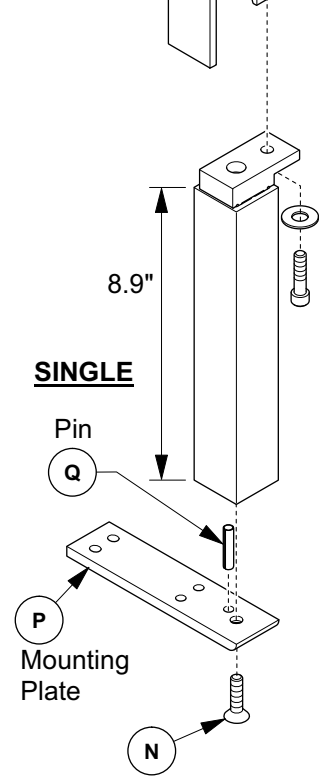

**BELONG®**  
**Desk Mounted Tool Rail**  
 Installation Instructions

**Tools Required**

CUSTOMER SERVICE PHONE: 1-800-426-8562

1

**SINGLE**

**SHARED**

**OR**

**NUMBER OF POST PER RAIL SIZE**

## SHARED BRACKETS - NON BENCHING

NOTE: Only drill holes if none exist.

NOTE: If required install shim (R) in center post only.

**CLAMP MOUNTING**

**NOTE:** Washer (W) is used as a clamp by set screw (V).

**THRU WORKSURFACE**

CUSTOMER SERVICE PHONE: 1-800-426-8562

**TOOL RAIL MOUNTING - BENCHING**

**OR**

CUSTOMER SERVICE PHONE: 1-800-426-8562

**HAWORTH®**

E.C.O. No: 420-030

Page: 5 of 6

Part No: 7029-9722

Rev: B

**TOOL RAIL MOUNTING - COLUMN**

**OR**

**END CAPS**