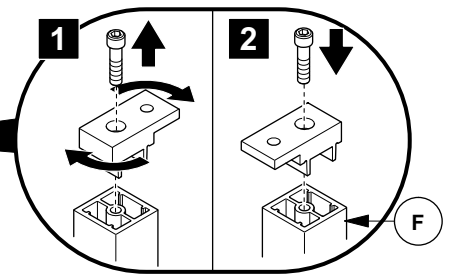

## SHARED BRACKETS - NON BENCHING

NOTE: Only drill holes if none exist.

NOTE: If required install shim (R) in center post only.

## SINGLE SIDED BRACKETS

NOTE: Only drill holes if none exist.

CUSTOMER SERVICE PHONE: 1-800-426-8562

**HAWORTH**

E.C.O. No: 420-030

Page: 3 of 6

Part No: 7029-9722

Rev: B

**CLAMP MOUNTING**

**NOTE:** Washer (W) is used as a clamp by set screw (V).

**THRU WORKSURFACE**

CUSTOMER SERVICE PHONE: 1-800-426-8562

**TOOL RAIL MOUNTING - BENCHING**

**OR**

CUSTOMER SERVICE PHONE: 1-800-426-8562