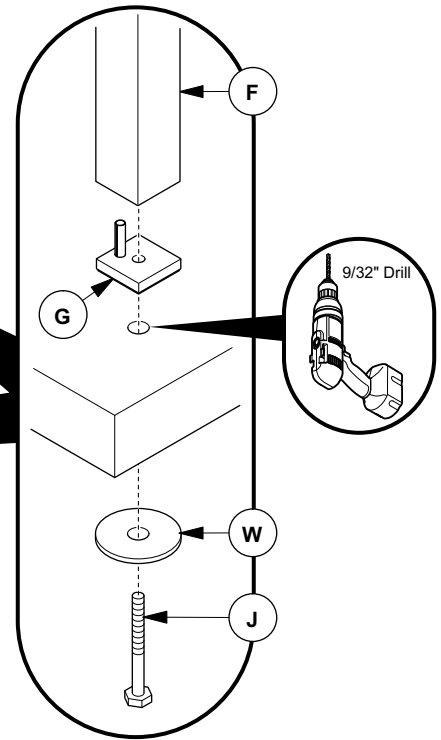

## SHARED BRACKETS - NON BENCHING

NOTE: Only drill holes if none exist.

NOTE: If required install shim (R) in center post only.

## SINGLE SIDED BRACKETS

NOTE: Only drill holes if none exist.

CUSTOMER SERVICE PHONE: 1-800-426-8562

**HAWORTH**

E.C.O. No: 420-030

Page: 3 of 6

Part No: 7029-9722

Rev: B

**CLAMP MOUNTING**

**NOTE:** Washer (W) is used as a clamp by set screw (V).

**THRU WORKSURFACE**

CUSTOMER SERVICE PHONE: 1-800-426-8562

**TOOL RAIL MOUNTING - BENCHING**

**OR**

CUSTOMER SERVICE PHONE: 1-800-426-8562

**HAWORTH®**

E.C.O. No: 420-030

Page: 5 of 6

Part No: 7029-9722

Rev: B

**TOOL RAIL MOUNTING - COLUMN**

**OR**

**END CAPS**