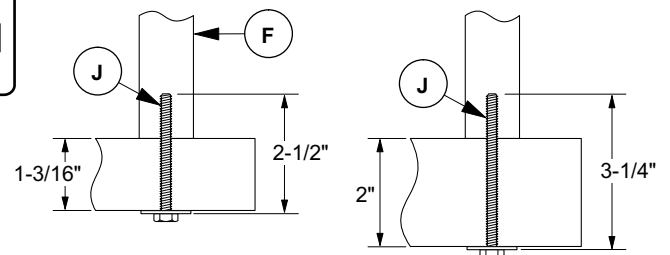

## SHARED BRACKETS - NON BENCHING

NOTE: Only drill holes if none exist.

NOTE: If required install shim (R) in center post only.

## SINGLE SIDED BRACKETS

NOTE: Only drill holes if none exist.

CUSTOMER SERVICE PHONE: 1-800-426-8562

**HAWORTH**

E.C.O. No: 420-030

Page: 3 of 6

Part No: 7029-9722

Rev: B

**CLAMP MOUNTING**

**NOTE:** Washer (W) is used as a clamp by set screw (V).

**THRU WORKSURFACE**

CUSTOMER SERVICE PHONE: 1-800-426-8562

**TOOL RAIL MOUNTING - BENCHING**

**OR**

CUSTOMER SERVICE PHONE: 1-800-426-8562