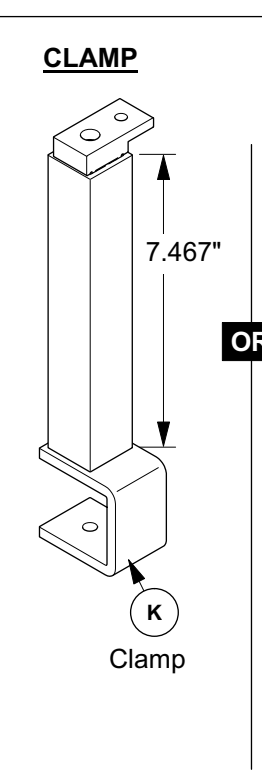

**BELONG®**  
**Desk Mounted Tool Rail**  
 Installation Instructions

**Tools Required**

CUSTOMER SERVICE PHONE: 1-800-426-8562

1

**SINGLE**

**SHARED**

**OR**

**NUMBER OF POST PER RAIL SIZE**

## SHARED BRACKETS - NON BENCHING

NOTE: Only drill holes if none exist.

NOTE: If required install shim (R) in center post only.