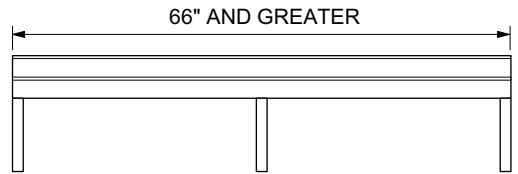

**BELONG®**  
**Desk Mounted Tool Rail**  
 Installation Instructions

**Tools Required**

CUSTOMER SERVICE PHONE: 1-800-426-8562

1

**SINGLE**

**SHARED**

**OR**

**NUMBER OF POST PER RAIL SIZE**