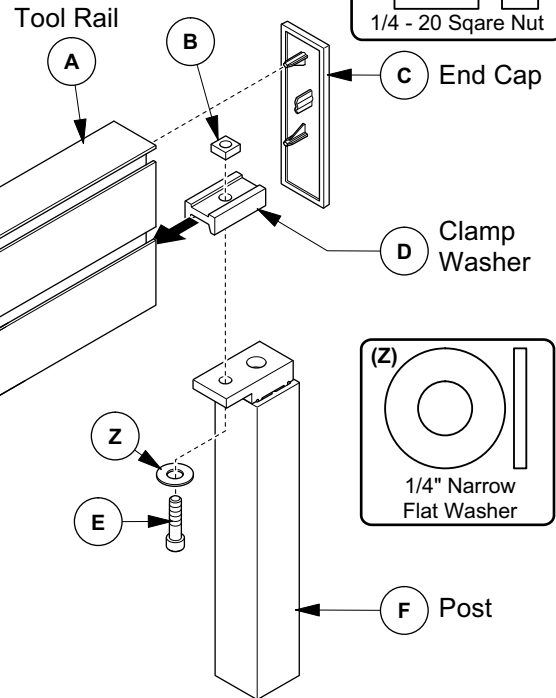

**BELONG®**  
**Desk Mounted Tool Rail**  
 Installation Instructions

**Tools Required**

CUSTOMER SERVICE PHONE: 1-800-426-8562

1

**SINGLE**

**SHARED**

**OR**

**NUMBER OF POST PER RAIL SIZE**

## SHARED BRACKETS - NON BENCHING

NOTE: Only drill holes if none exist.

NOTE: If required install shim (R) in center post only.