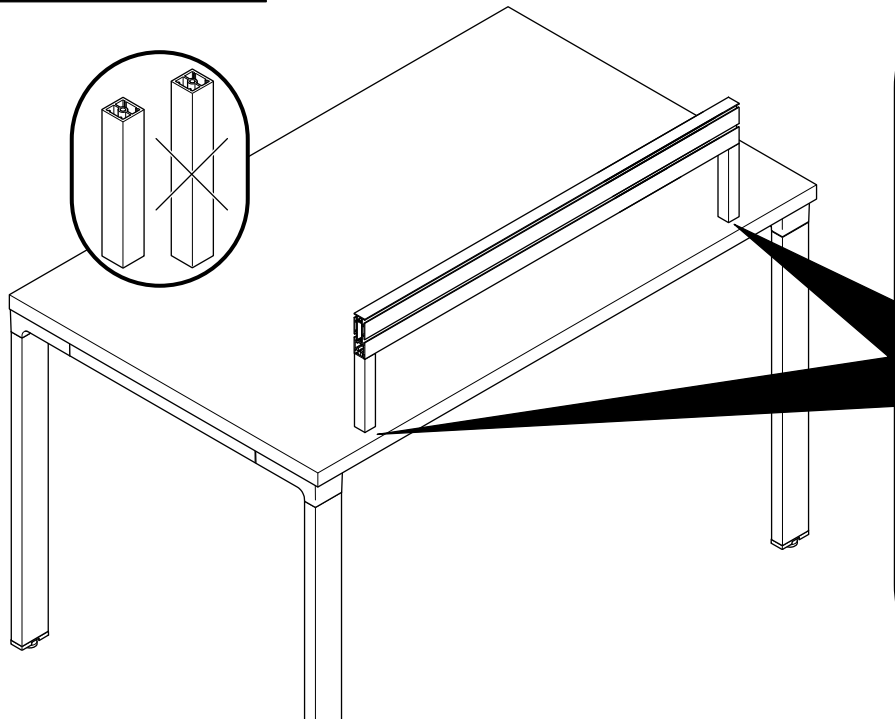

## SHARED BRACKETS - NON BENCHING

NOTE: Only drill holes if none exist.

NOTE: If required install shim (R) in center post only.

## SINGLE SIDED BRACKETS

NOTE: Only drill holes if none exist.

CUSTOMER SERVICE PHONE: 1-800-426-8562

**HAWORTH**

E.C.O. No: 420-030

Page: 3 of 6

Part No: 7029-9722

Rev: B

**CLAMP MOUNTING**

**NOTE:** Washer (W) is used as a clamp by set screw (V).

**THRU WORKSURFACE**

CUSTOMER SERVICE PHONE: 1-800-426-8562

**TOOL RAIL MOUNTING - BENCHING**

**OR**

CUSTOMER SERVICE PHONE: 1-800-426-8562