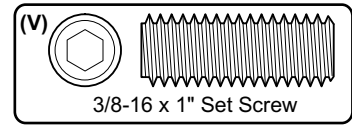

CLAMP MOUNTING

NOTE: Washer (W) is used as a clamp by set screw (V).