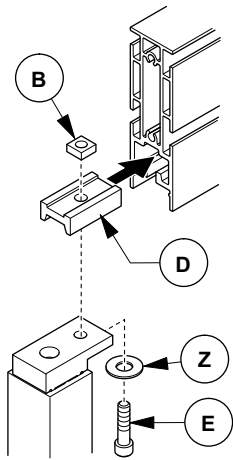

**BELONG®**  
**Desk Mounted Tool Rail**  
 Installation Instructions

**Tools Required**

CUSTOMER SERVICE PHONE: 1-800-426-8562

1

**SINGLE**

**SHARED**

**OR**

**NUMBER OF POST PER RAIL SIZE**

## SHARED BRACKETS - NON BENCHING

NOTE: Only drill holes if none exist.

NOTE: If required install shim (R) in center post only.

**CLAMP MOUNTING**

**NOTE:** Washer (W) is used as a clamp by set screw (V).

**THRU WORKSURFACE**

CUSTOMER SERVICE PHONE: 1-800-426-8562

**TOOL RAIL MOUNTING - BENCHING**

**OR**

CUSTOMER SERVICE PHONE: 1-800-426-8562