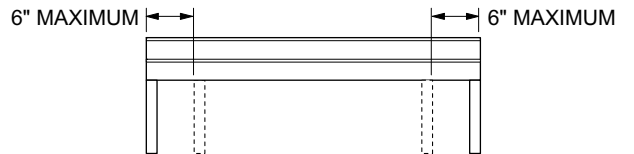

**BELONG®**  
**Desk Mounted Tool Rail**  
 Installation Instructions

**Tools Required**

CUSTOMER SERVICE PHONE: 1-800-426-8562

1

**SINGLE**

**SHARED**

**OR**

**NUMBER OF POST PER RAIL SIZE**