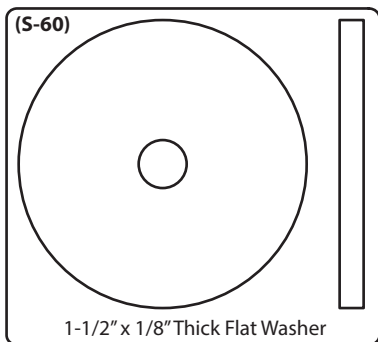

BELONG®
Monitor Arm Desking Bracket (KU5M & KU6M)
 Installation Instructions

Tools Required

Scale 1:1

CUSTOMER SERVICE PHONE: 1-800-426-8562