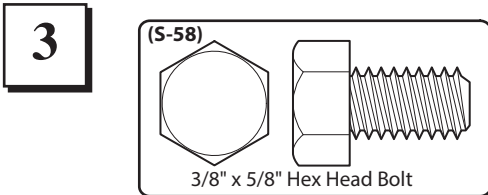

BELONG®
Monitor Arm Desking Bracket (KU5M & KU6M)
 Installation Instructions

Tools Required

Scale 1:1

CUSTOMER SERVICE PHONE: 1-800-426-8562