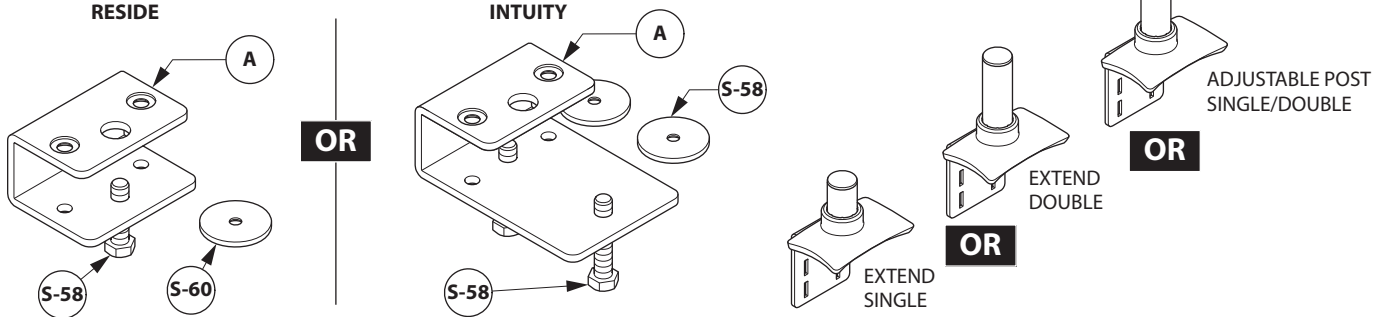

BELONG®
Monitor Arm Desking Bracket (KU5M & KU6M)
 Installation Instructions

Tools Required

Scale 1:1

CUSTOMER SERVICE PHONE: 1-800-426-8562