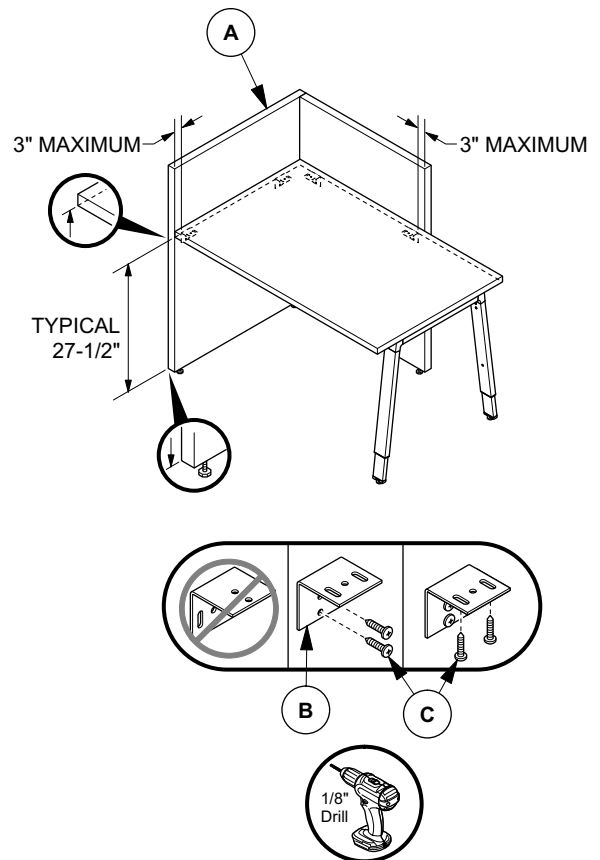

L-SCREEN APPLICATION

1

2

3

4

CUSTOMER SERVICE PHONE: 1-800-426-8562

HAWORTH

E.C.O. No: 420-033

Page: 2 of 2

Part No: 7029-9733

Rev: A