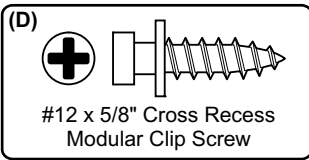

L-SCREEN APPLICATION

1