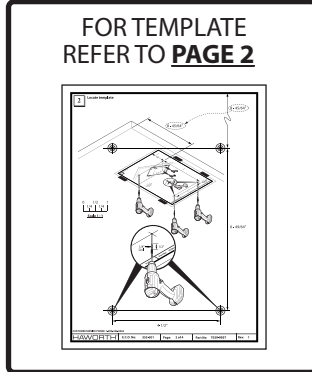

## DRAWER INSTALLATION

3

**NOTE:** Use template on Page 2 to locate holes of drawer (A).

4

CUSTOMER SERVICE PHONE: 1-800-426-8562

**HAWORTH**<sup>®</sup>

E.C.O. No: 355-029

Page: 3 of 5