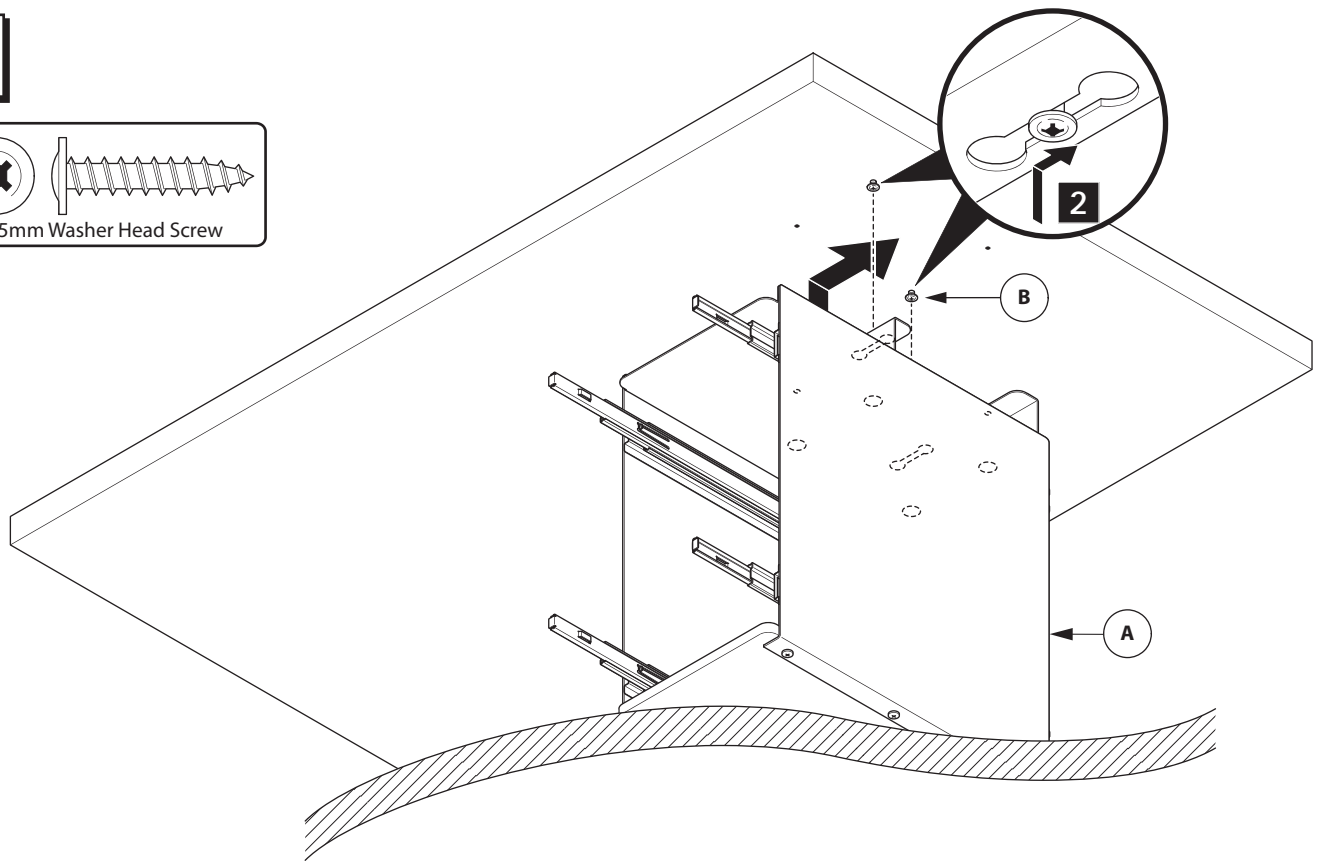

5

6

CUSTOMER SERVICE PHONE: 1-800-426-8562

HAWORTH®

E.C.O. No: 355-029

Page: 4 of 5

Part No: 7029-9957

Rev: 2