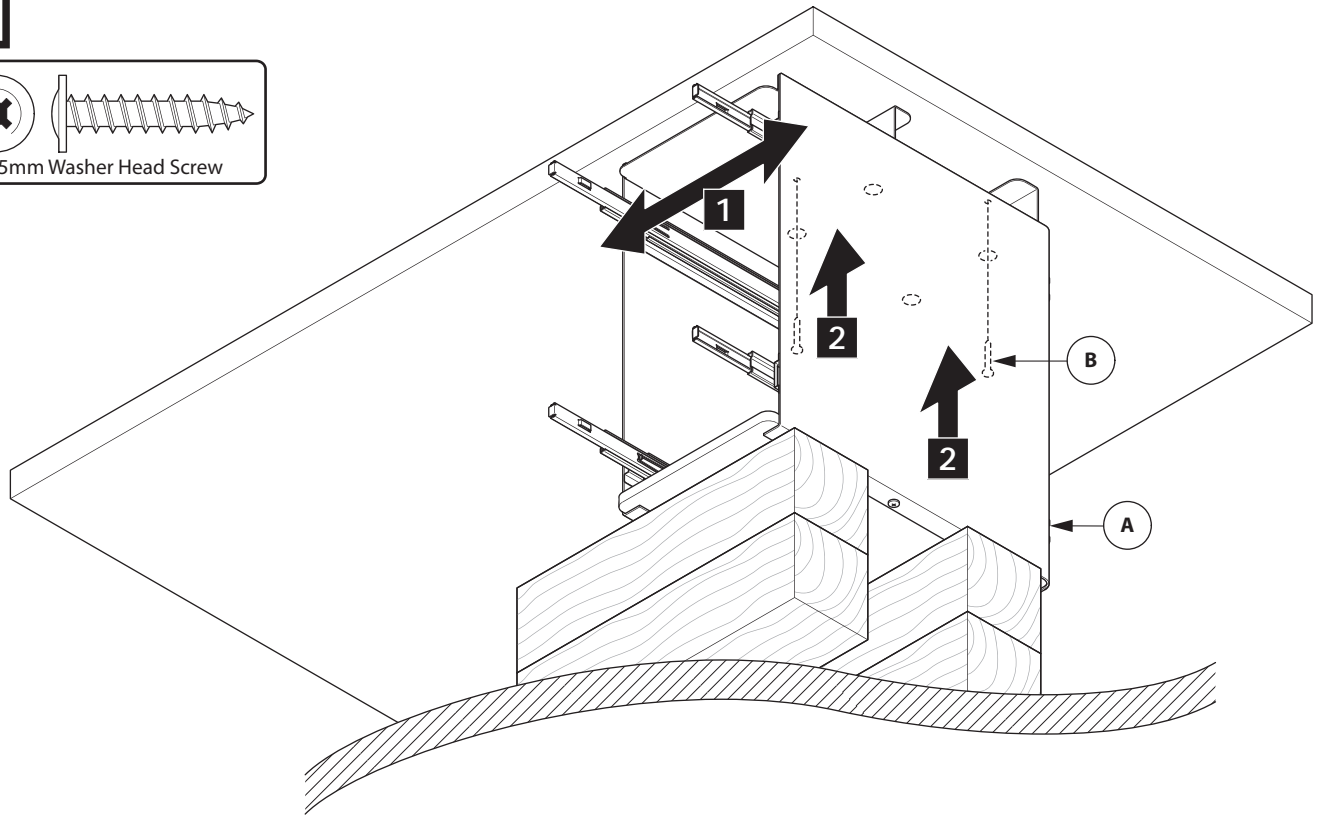

5

6

CUSTOMER SERVICE PHONE: 1-800-426-8562

HAWORTH®

E.C.O. No: 355-029

Page: 4 of 5

Part No: 7029-9957

Rev: 2