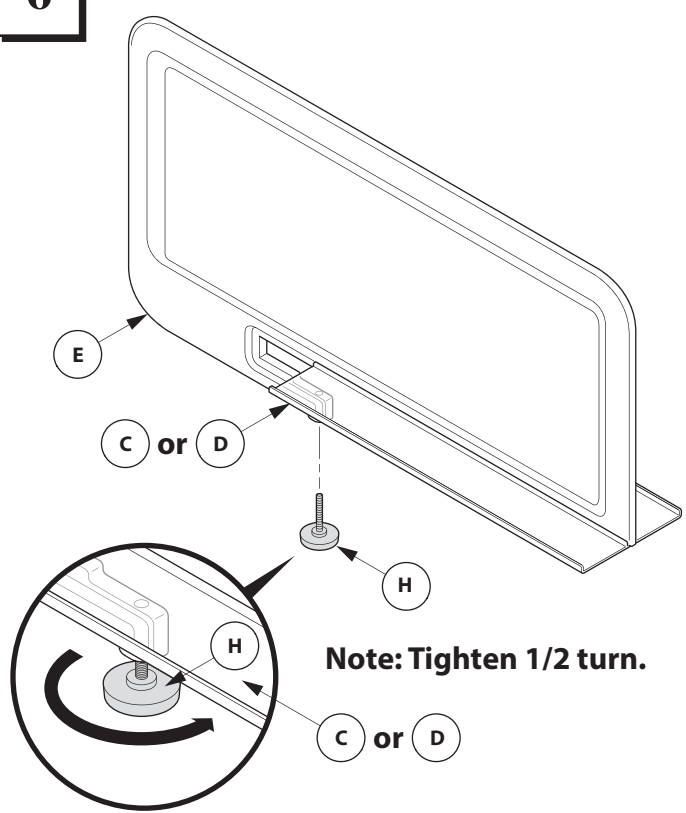

4

5

6

5

CUSTOMER SERVICE PHONE: 1-800-426-8562