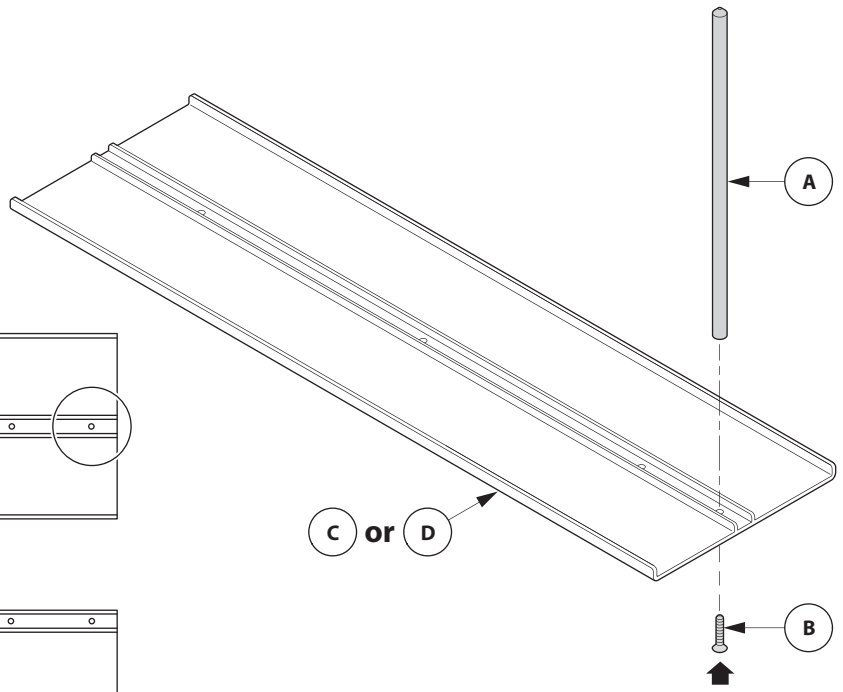

Part No: 7029-9997

Rev: 2

1

Rod Mount Locations

Double Sided

LH of user

RH of user

2