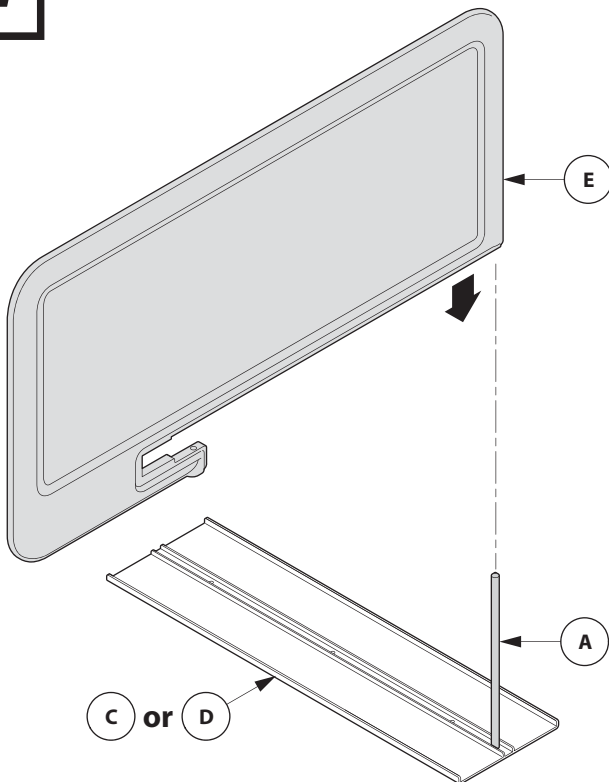

Part No: 7029-9997

Rev: 2

1

Rod Mount Locations

Double Sided

LH of user

RH of user

2