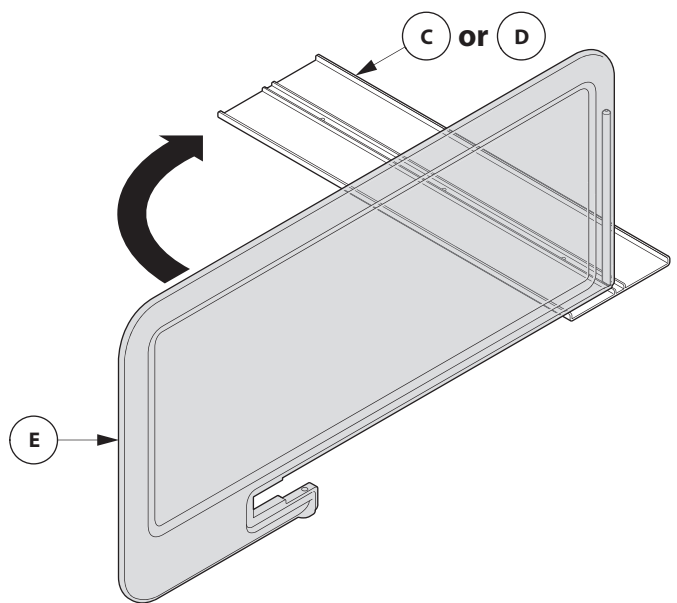

1

Rod Mount Locations

Double Sided

LH of user

RH of user

2

3

CUSTOMER SERVICE PHONE: 1-800-426-8562

HAWORTH®

E.C.O. No: 245-593

Page: 2 of 4

Part No: 7029-9997

Rev: 2