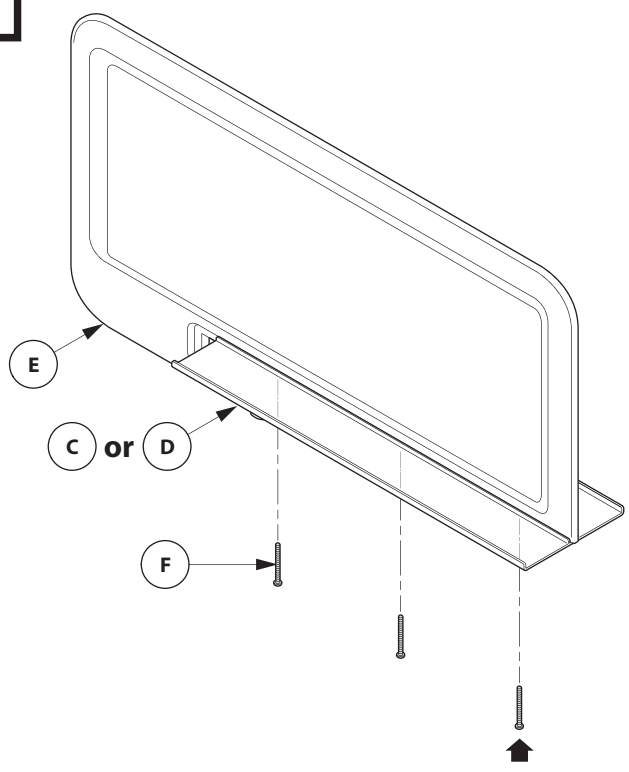

4

5

6

5

CUSTOMER SERVICE PHONE: 1-800-426-8562