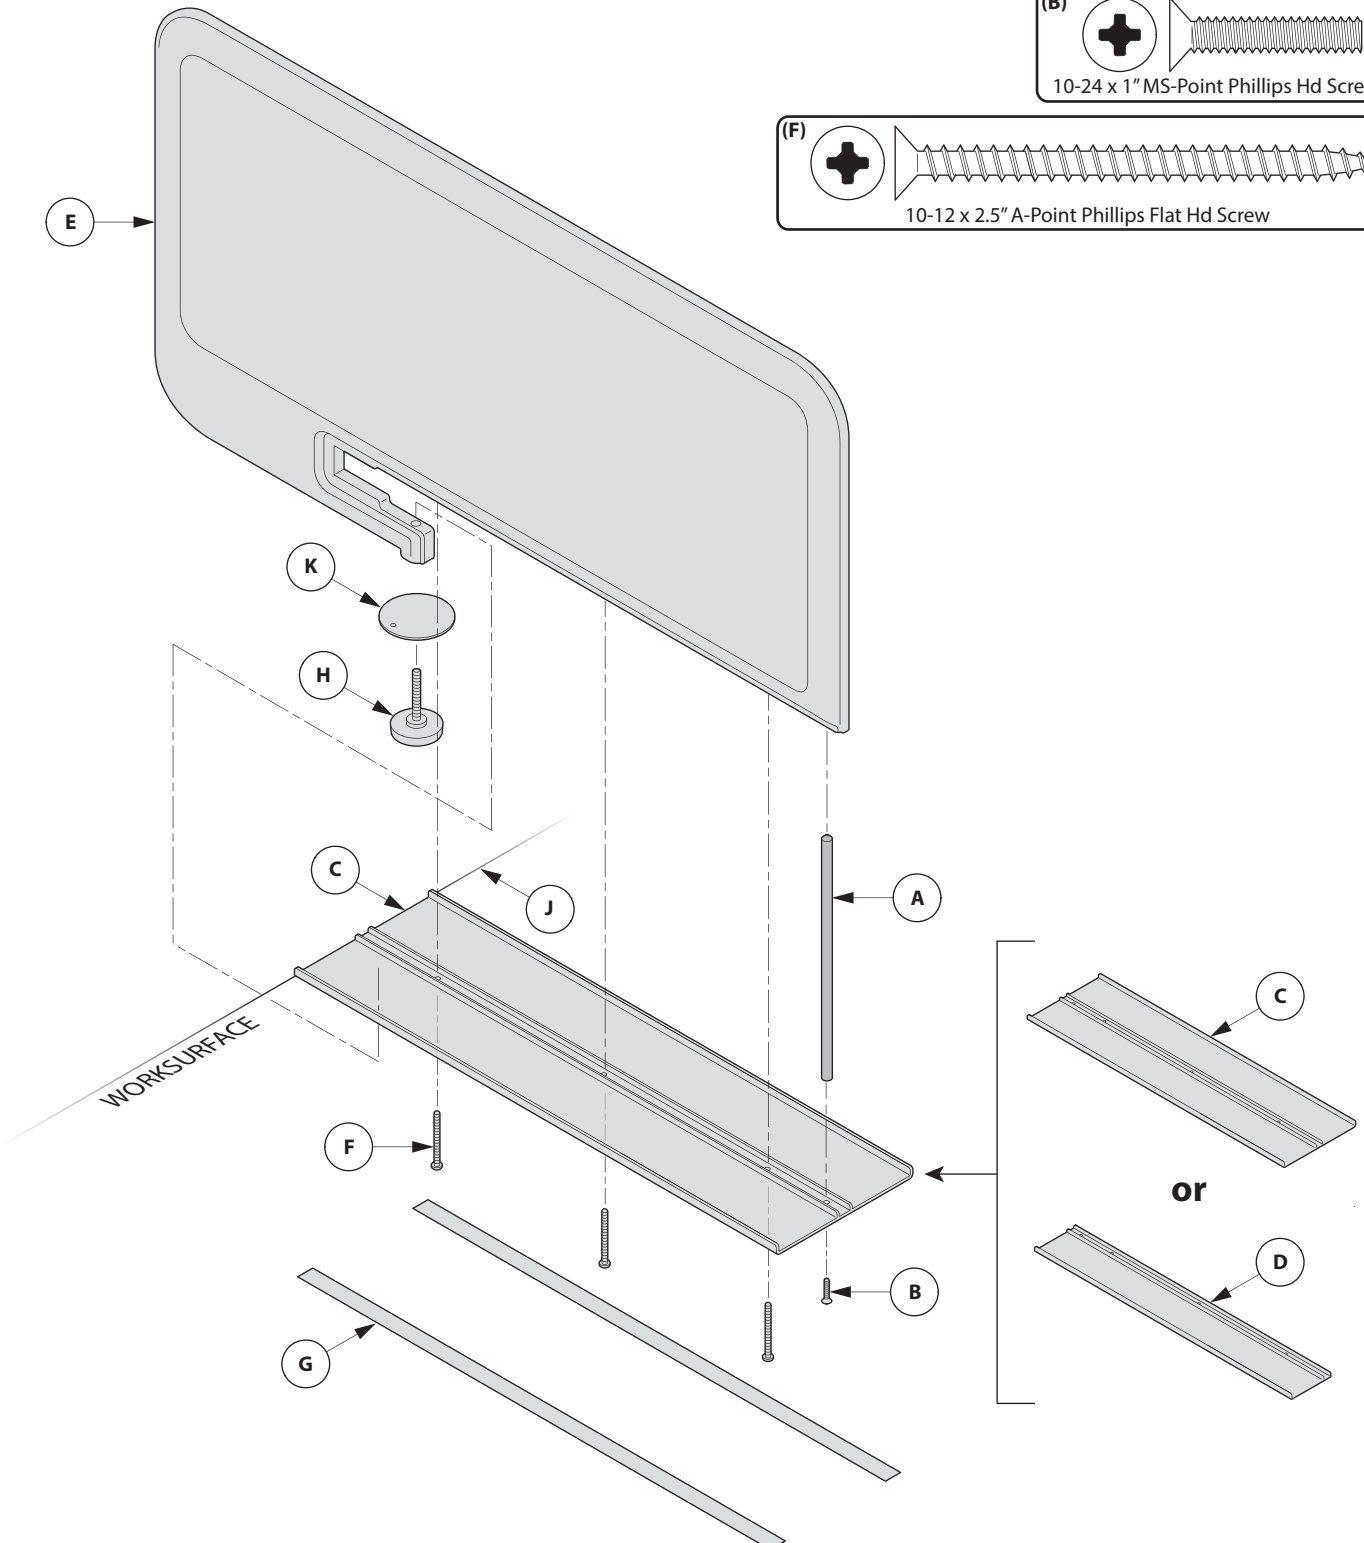

ACTIVE COMPONENTS®

Territory Screen
Installation Instructions

Scale 1 : 1

Tools Required

CUSTOMER SERVICE PHONE: 1-800-426-8562

HAWORTH®

E.C.O. No: 245-593

Page: 1 of 4

Part No: 7029-9997

Rev: 2

1

Rod Mount Locations

Double Sided

LH of user

RH of user

2