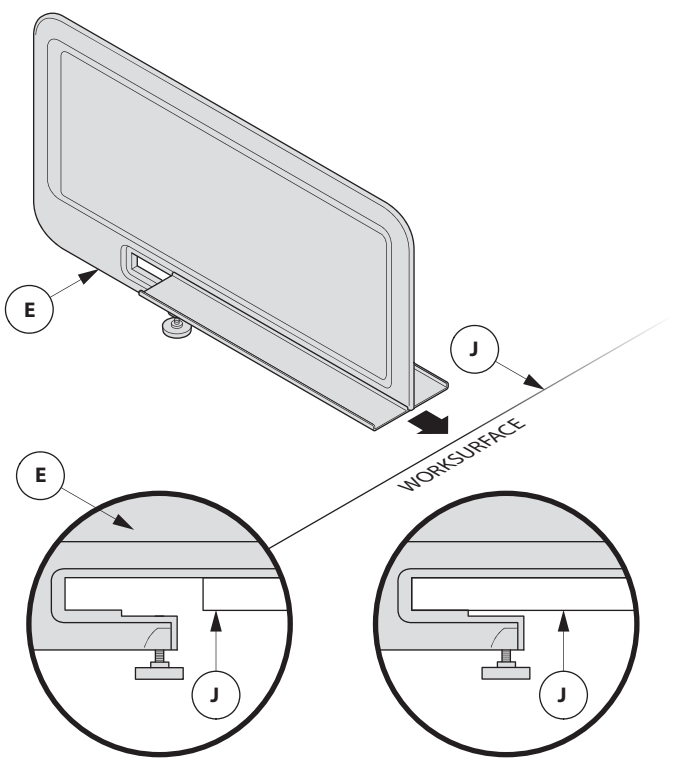

CUSTOMER SERVICE PHONE: 1-800-426-8562