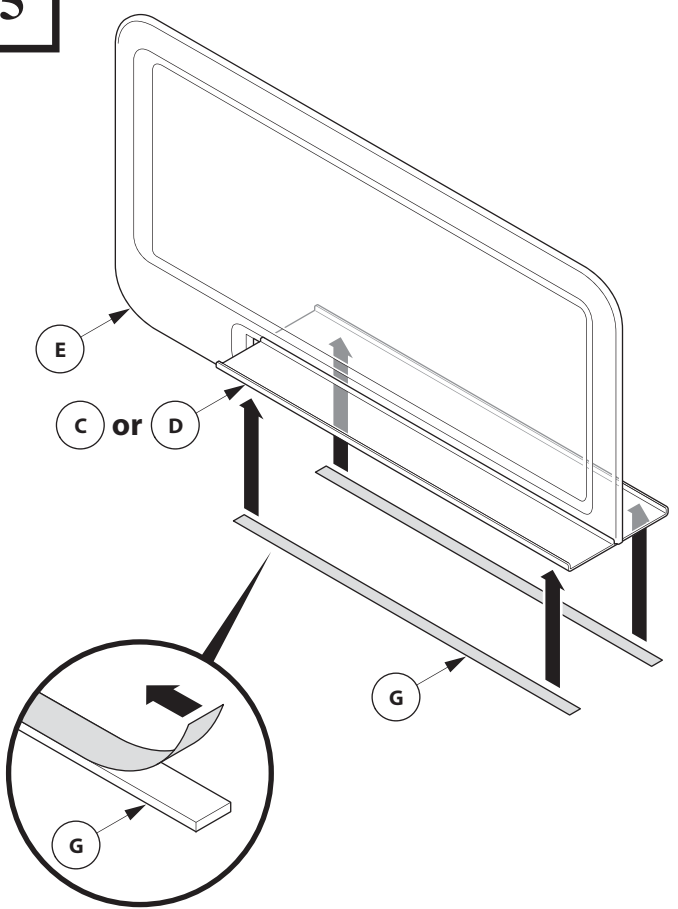

4

5

6

5

CUSTOMER SERVICE PHONE: 1-800-426-8562