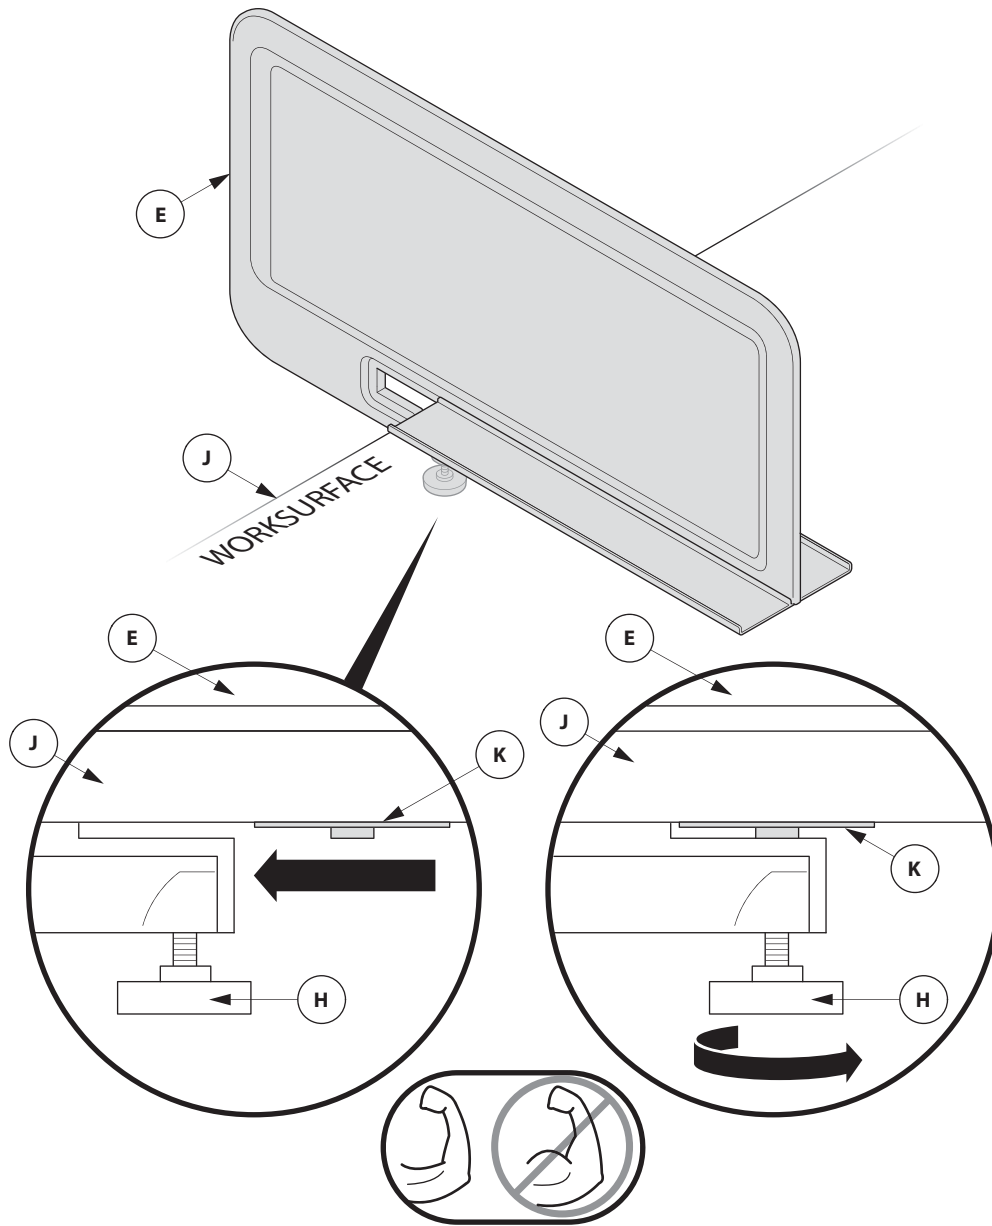

6

CUSTOMER SERVICE PHONE: 1-800-426-8562

HAWORTH®

E.C.O. No: 245-593

Page: 4 of 4

Part No: 7029-9997

Rev: 2